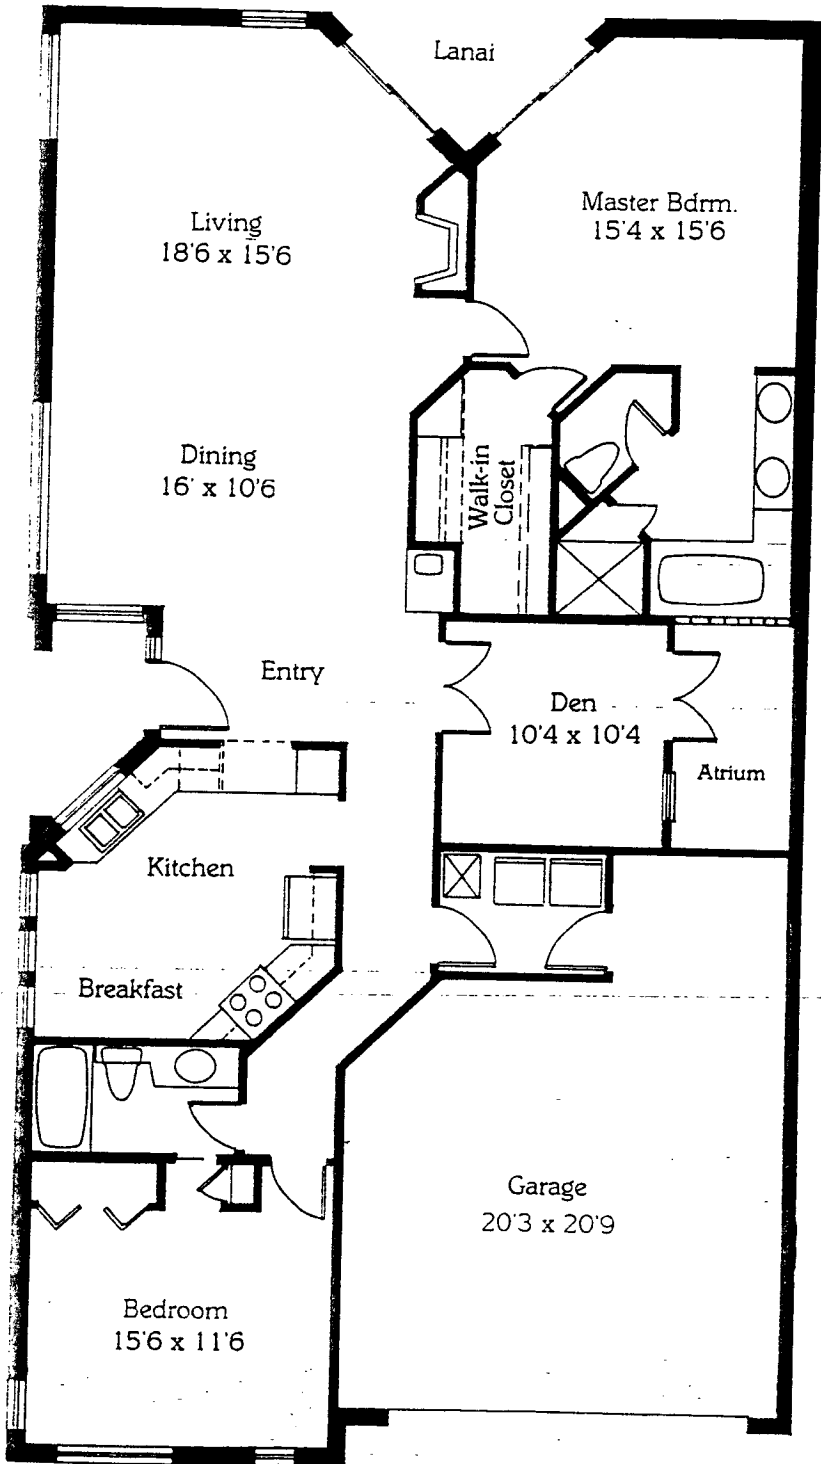

## Madeira

|              |                     |
|--------------|---------------------|
| LIVING AREA  | 1,704 sq.ft.        |
| Lanai        | 92 sq.ft.           |
| Garage       | 445 sq.ft.          |
| Entry        | 40 sq.ft.           |
| Atrium       | 60 sq.ft.           |
| <b>TOTAL</b> | <b>2,289 sq.ft.</b> |