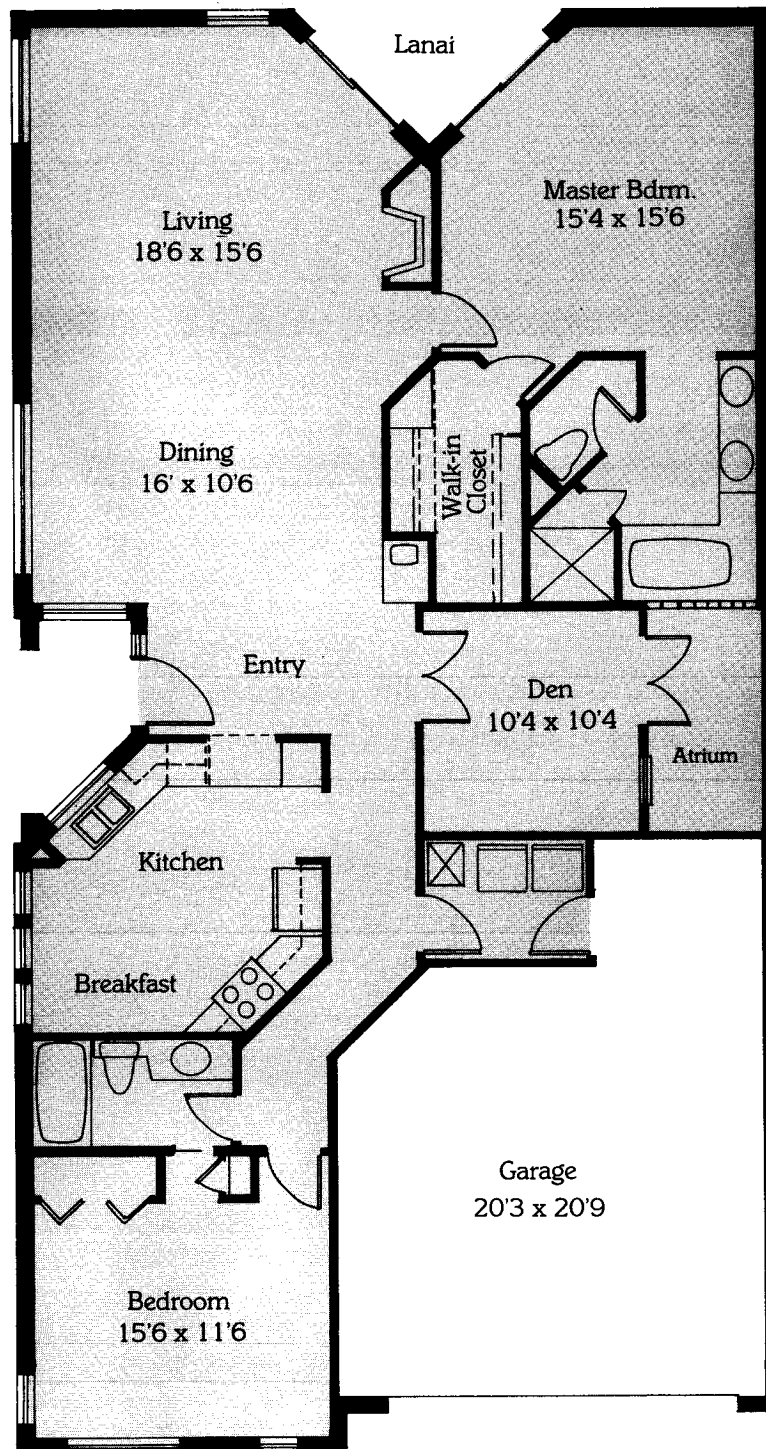

# Madeira

<b>LIVING AREA</b>	1,704 sq. ft.
Lanai	92 sq. ft.
Garage	445 sq. ft.
Entry	40 sq. ft.
Atrium	60 sq. ft.
<b>TOTAL</b>	<b>2,289 sq. ft.</b>

**B**

All dimensions and specifications are subject to change without notice.