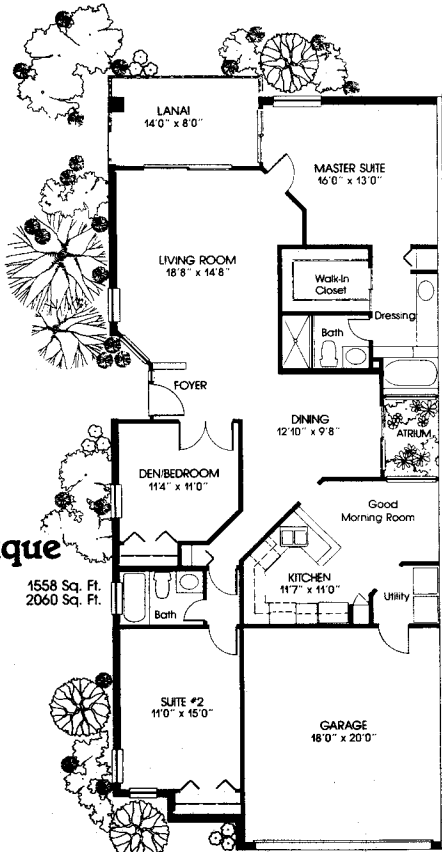

Lalique

Lalique

Living Area 1558 Sq. Ft.
 Total Area 2060 Sq. Ft.

LANAI
14'0" x 8'0"

MASTER SUITE
16'0" x 13'0"

LIVING ROOM
18'8" x 14'8"

Walk-In
Closet

Dressing

Bath

FOYER

DINING
12'10" x 9'8"

ATRIUM

DEN/BEDROOM
11'4" x 11'0"

Good
Morning Room

Lalique

Living Area 1558 Sq. Ft.
 Total Area 2060 Sq. Ft.

Bath

KITCHEN
11'7" x 11'0"

Utility

SUITE #2
11'0" x 15'0"

GARAGE
18'0" x 20'0"