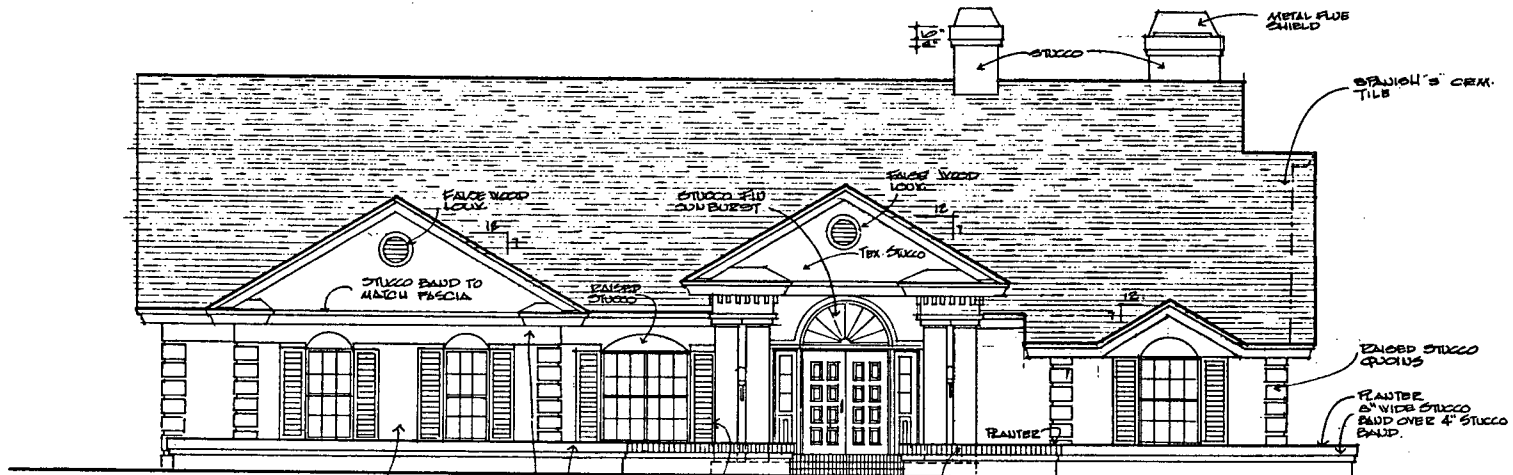

213 SOUTH AIRPORT RD. NAPLES, FLORIDA 33942
261-1310

PRICE\$345,000 includes lot

LOT 93 - LODGINGS OF WYNDEMERE

LIVING AREA 3402

LANAI 706

GARAGE 692

TOTAL SQ. FT. 4800

LEFT SIDE ELEVATION scale: 1/4" = 10"

FRONT ELEVATION scale: 1/4" = 10"

** PRICES SUBJECT TO CHANGE WITHOUT NOTICE **

MEASUREMENTS APPROXIMATE