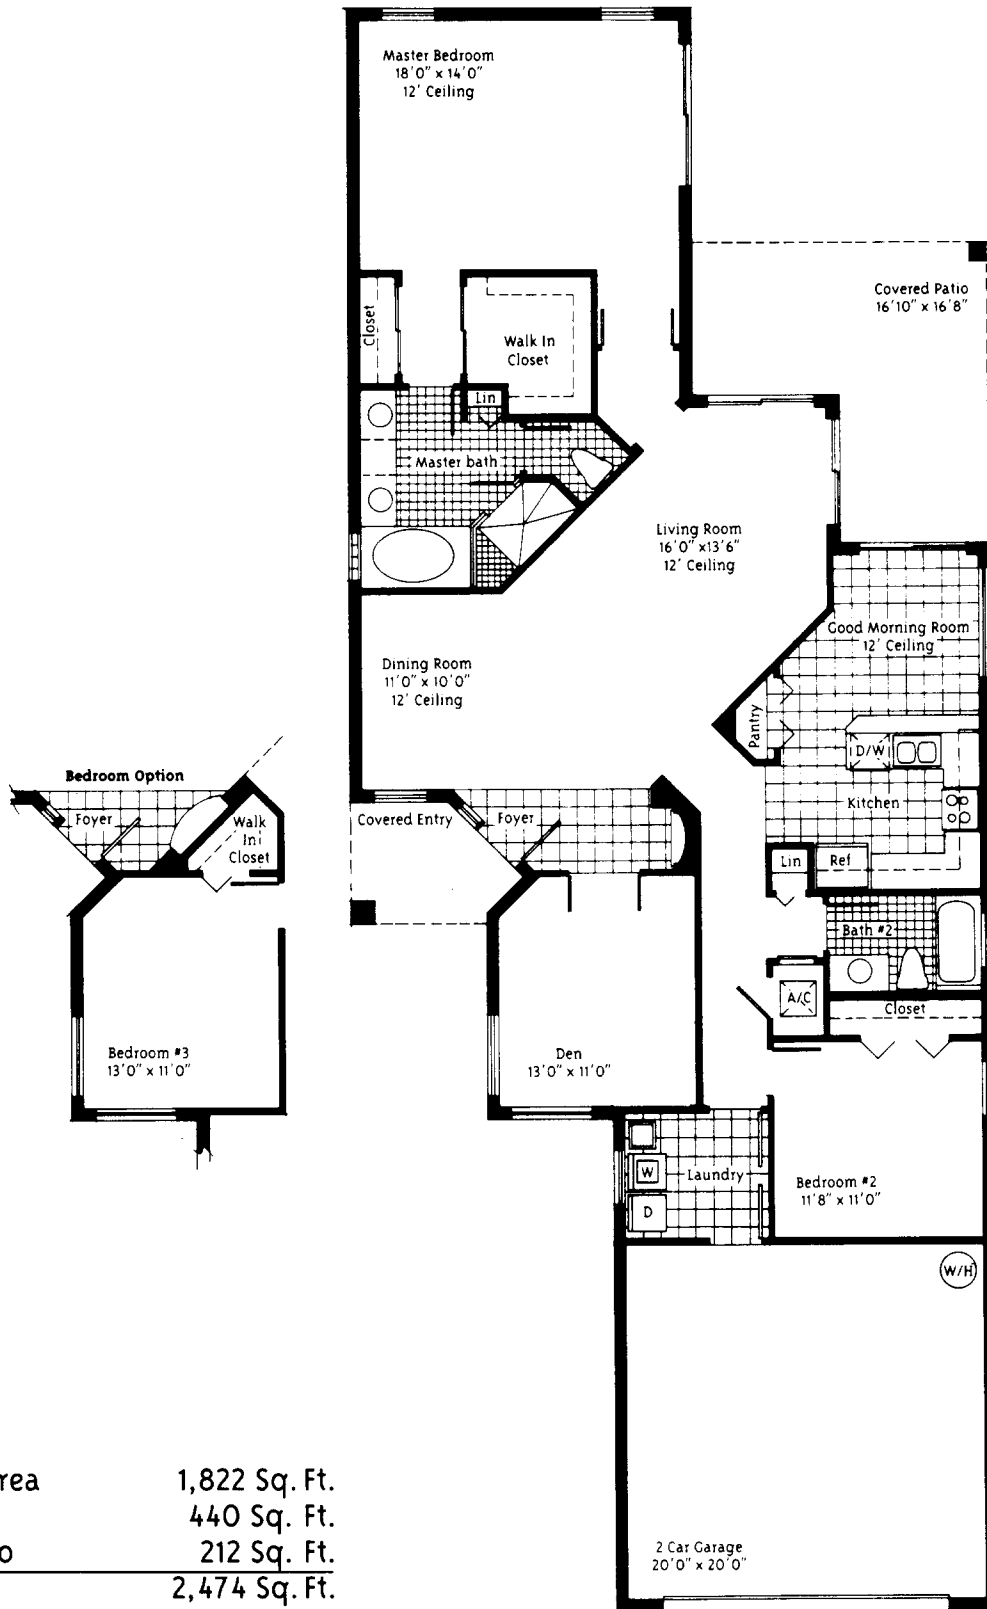

# Lexington at Pepper Tree

## 3 Bedrooms, 2 Baths, Good Morning Room, 2-Car Garage

A/C Living Area	1,822 Sq. Ft.
Garage	440 Sq. Ft.
Covered Patio	212 Sq. Ft.
<b>Total Area</b>	<b>2,474 Sq. Ft.</b>

All dimensions are approximate and are subject to change.