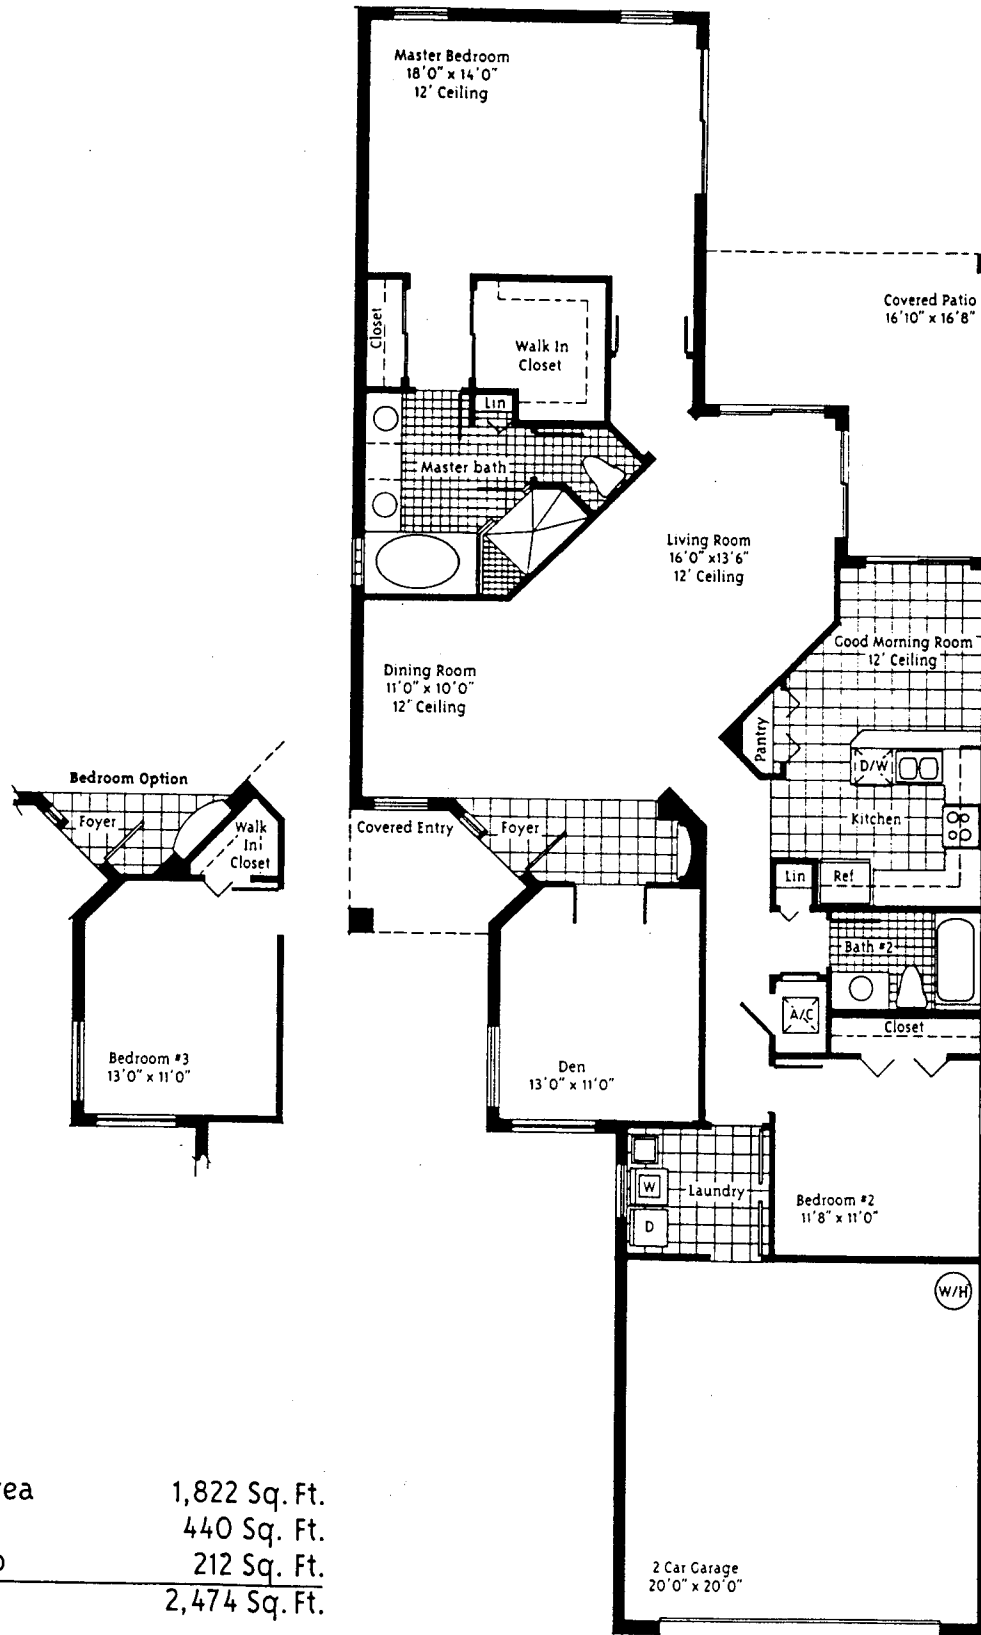

Lexington at Pepper Tree

3 Bedrooms, 2 Baths, Good Morning Room, 2-Car Garage

A/C Living Area	1,822 Sq. Ft.
Garage	440 Sq. Ft.
Covered Patio	212 Sq. Ft.
Total Area	2,474 Sq. Ft.

All dimensions are approximate and are subject to change.