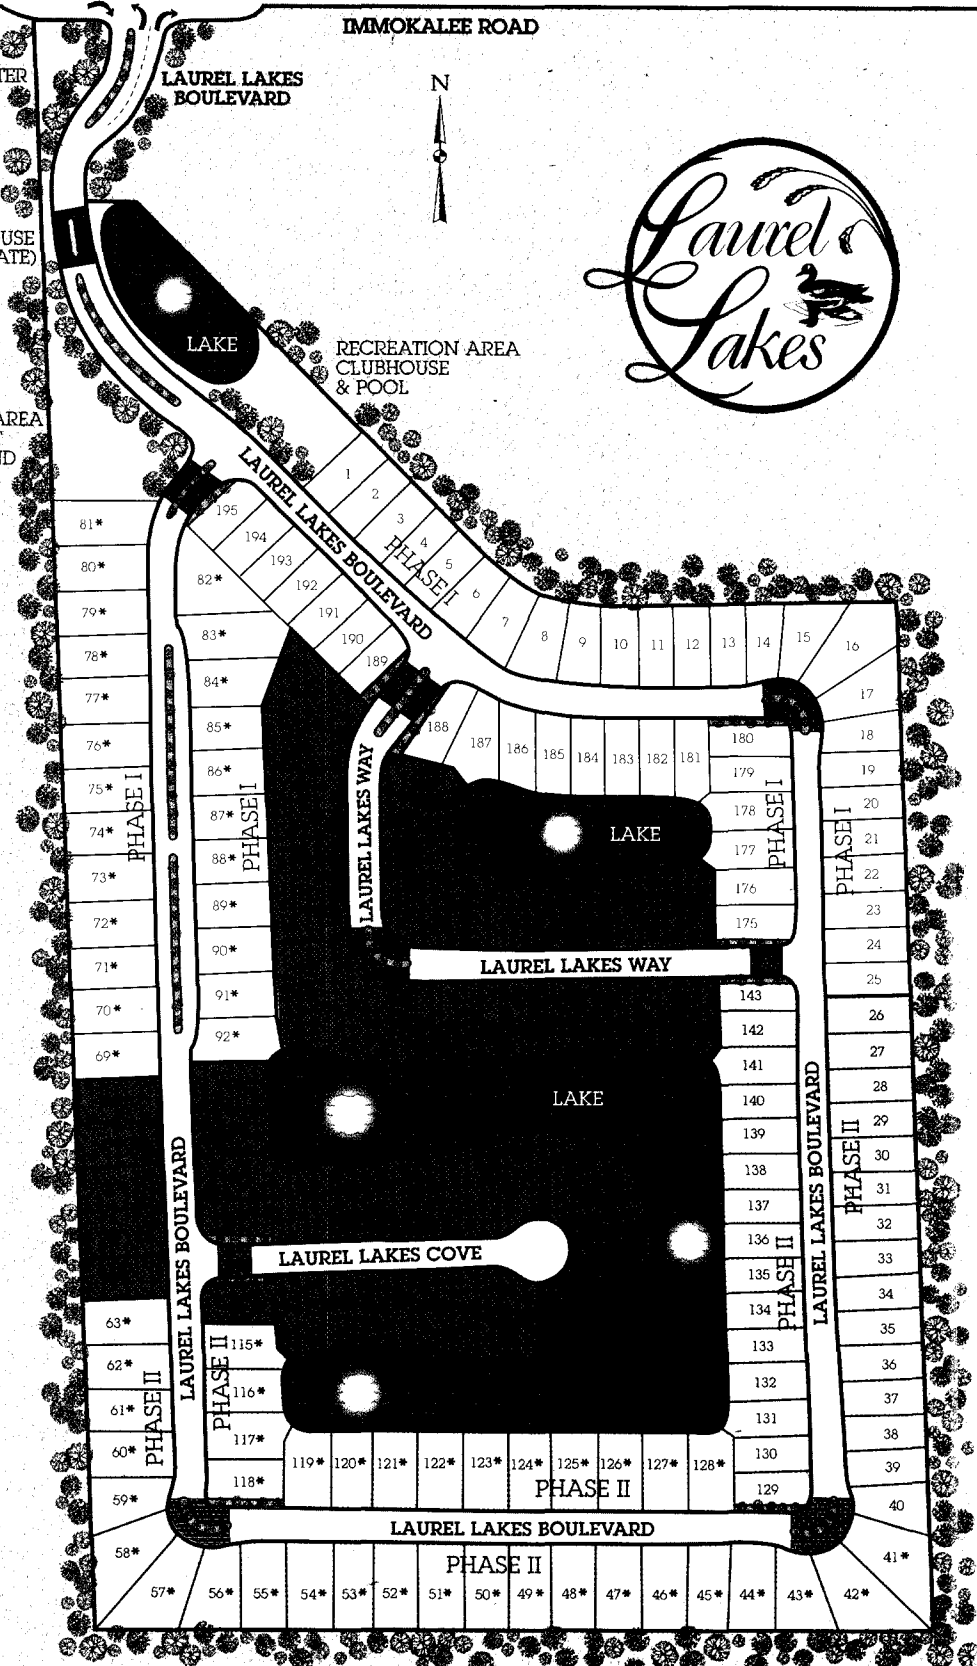

SITE PLAN

ROSE BOULEVARD

IMMOKALEE ROAD

SALES CENTER

LAUREL LAKES BOULEVARD

N

GATEHOUSE (SECURITY GATE)

LAKE

RECREATION AREA
CLUBHOUSE
& POOL

RECREATION AREA
TENNIS COURT
& PLAYGROUND

*70' Lots

Artist Conception: This drawing is conceptual only and should not be relied upon as representation, express or implied, of the final detail. The developer expressly reserves the right to make modifications, revisions, and changes which it deems desirable in its sole and absolute discretion without prior notice.