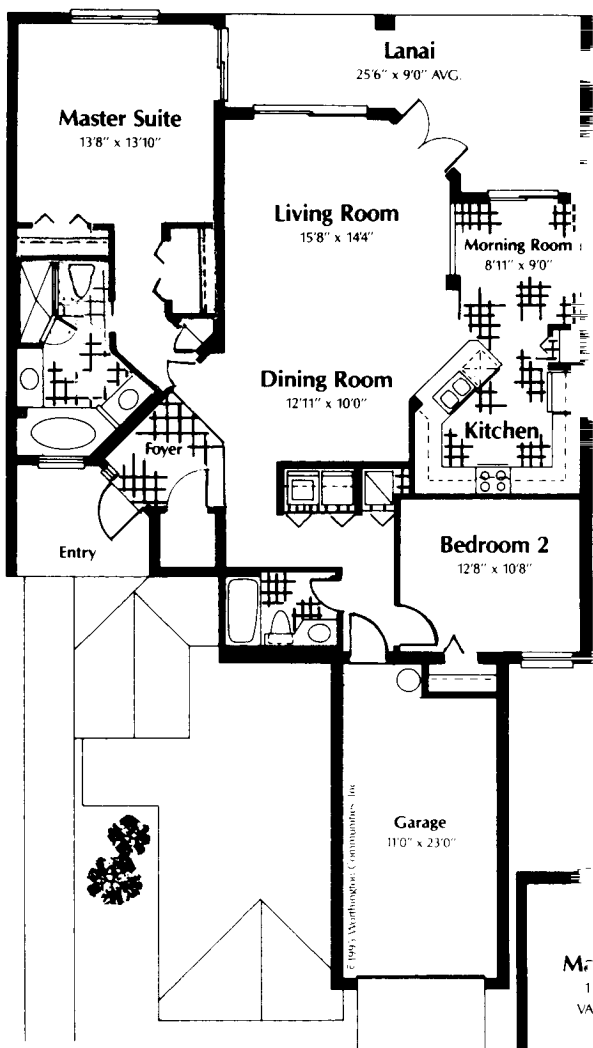

Lancaster

Living Area	1,512
Lanai	236
Garage	301
Total Sq. Ft.	2,049