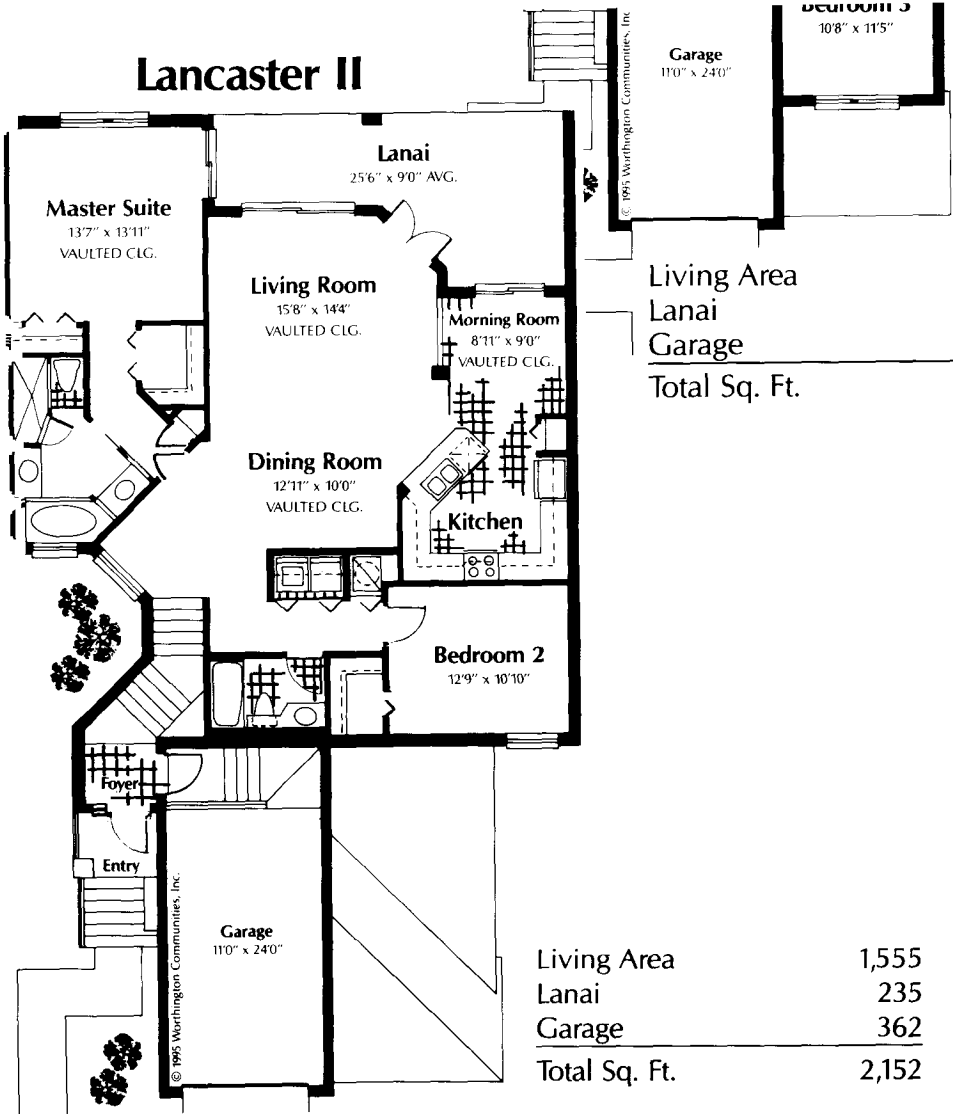

Lancaster II

Living Area
Lanai
Garage

Total Sq. Ft.

Living Area	1,555
Lanai	235
Garage	362
<hr/>	
Total Sq. Ft.	2,152