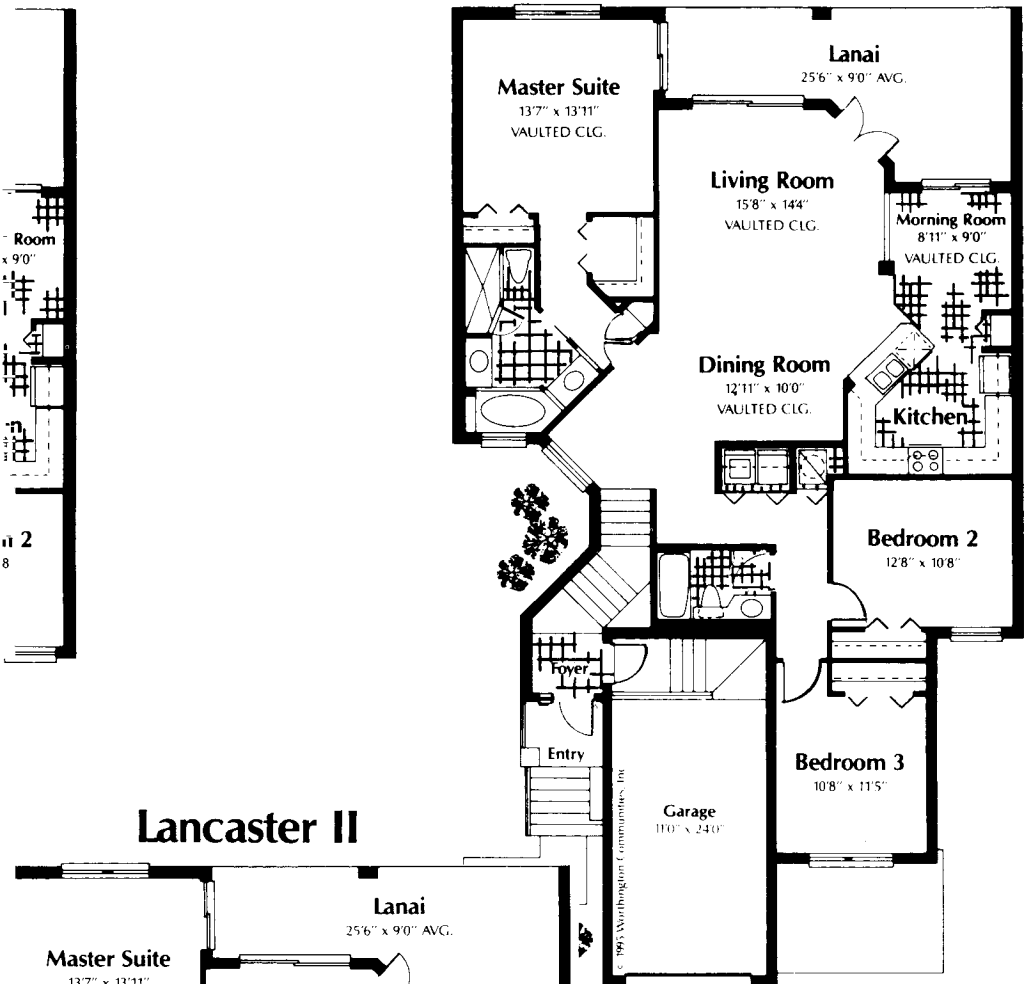

Lancaster III

Lancaster II

Living Area	1,759
Lanai	236
Garage	338
Total Sq. Ft.	2,333

Living Area	1,558
Lanai	236
Garage	338
Total Sq. Ft.	2,132