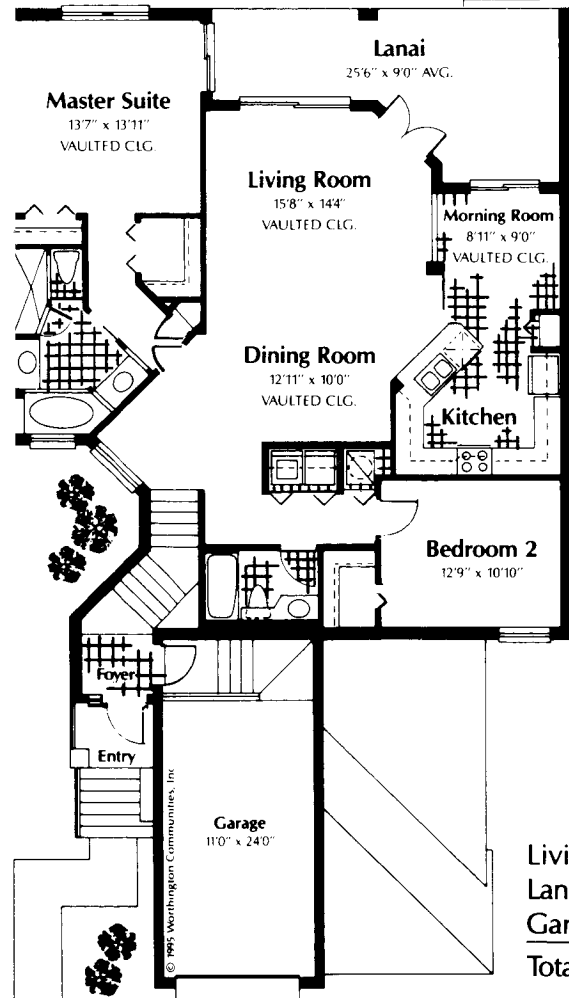

Lancaster III

Lancaster II

Living Area	1,759
Lanai	236
Garage	338
Total Sq. Ft.	2,333

Living Area	1,558
Lanai	236
Garage	338
Total Sq. Ft.	2,132