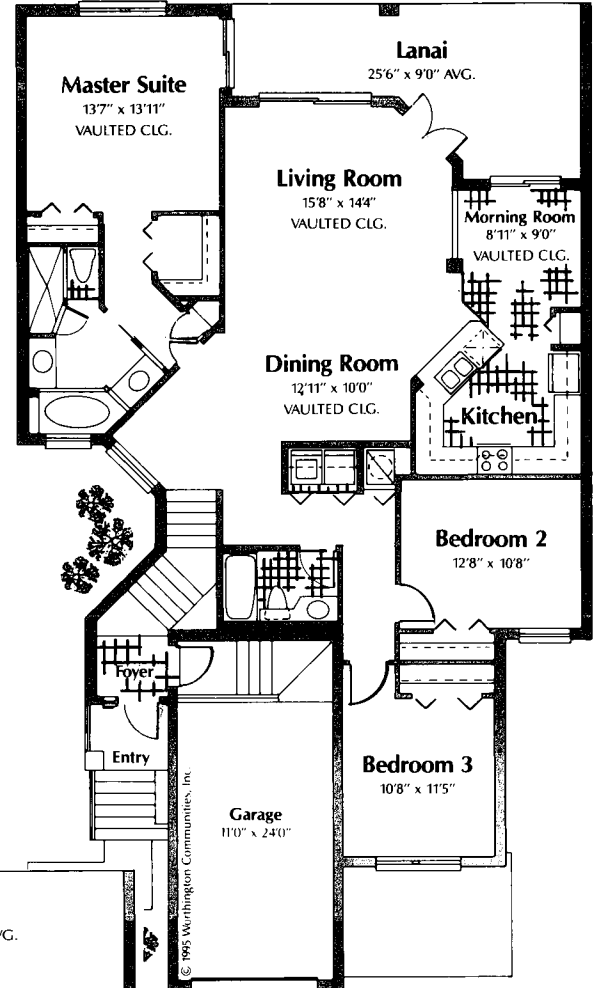

Lancaster

Living Area	1,477
Lanai	235
Garage	293
Total Sq. Ft.	2,005

Lancaster III

Living Area	1,755
Lanai	235
Garage	362
Total Sq. Ft.	2,352

Lancaster II

Living Area	1,555
Lanai	235
Garage	362
Total Sq. Ft.	2,152