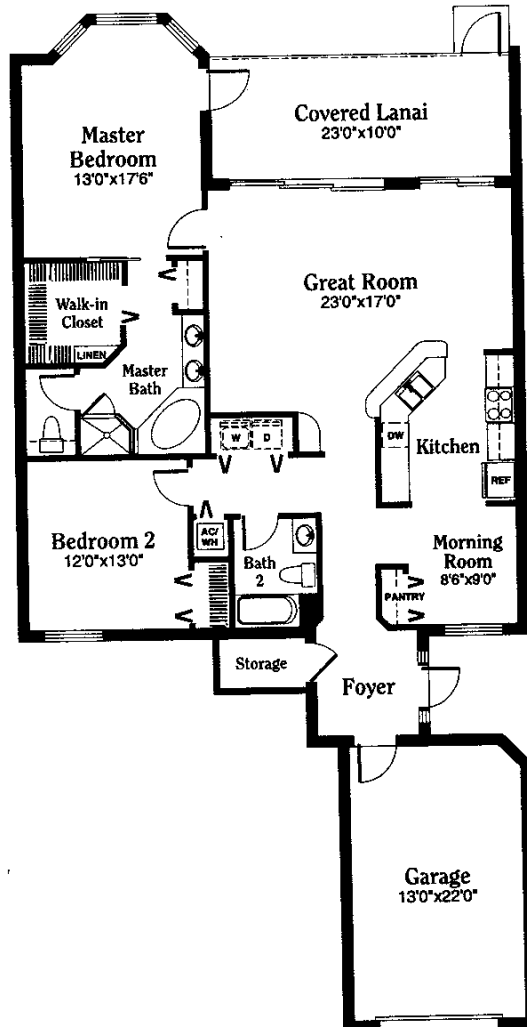

Key Largo

Living Area A/C	1,561 sq. ft.
Covered Lanai	230 sq. ft.
Garage	334 sq. ft.
Total Under Roof	2,125 sq. ft.
<i>(6 Unit Building, Middle Unit)</i>	