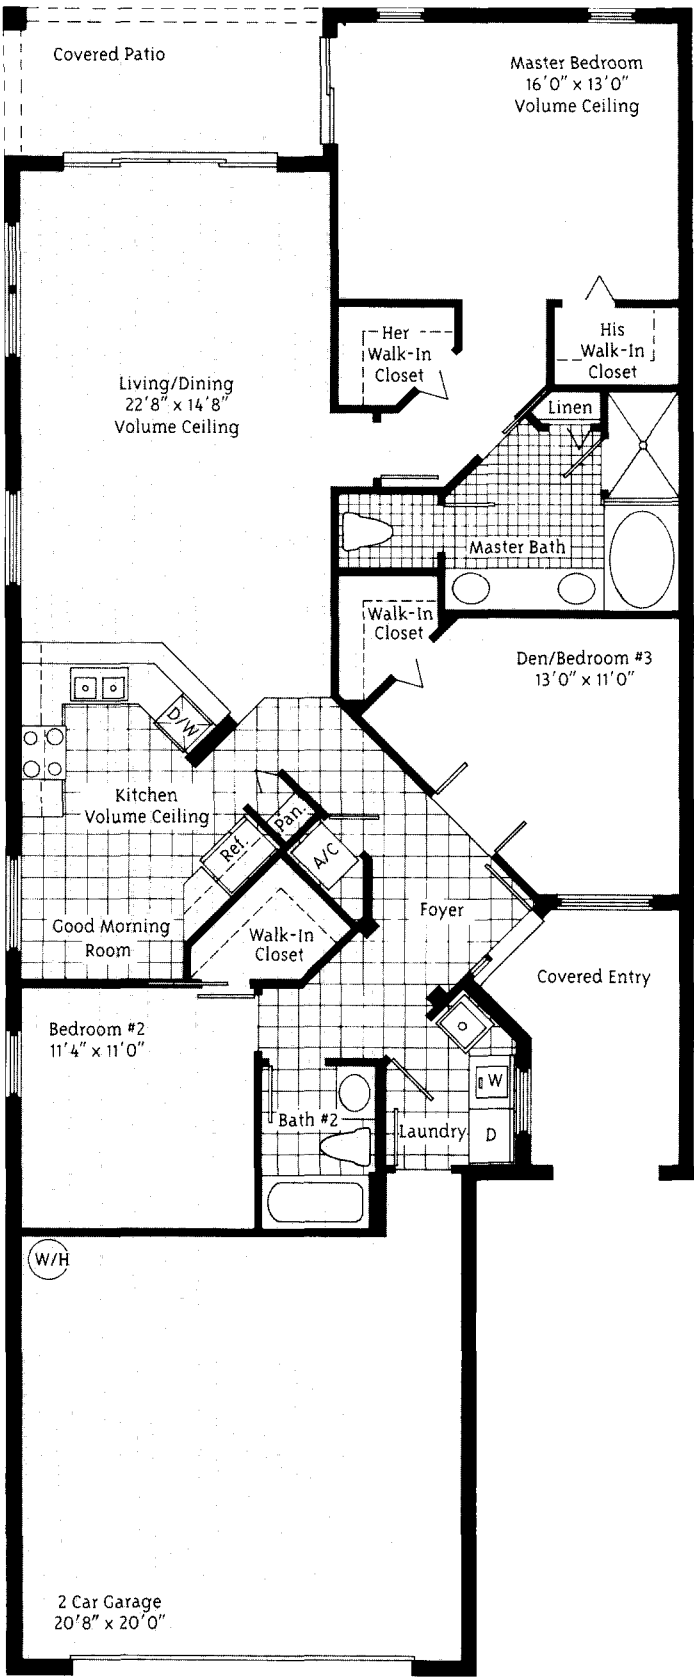

Ibis at Bent Creek

3 Bedrooms, 2 Baths, Good Morning Room, 2-Car Garage

A/C Living Area	1,602 Sq. Ft.
Garage	467 Sq. Ft.
Covered Patio	105 Sq. Ft.
Total Area	2,174 Sq. Ft.

All dimensions are approximate and are subject to change.