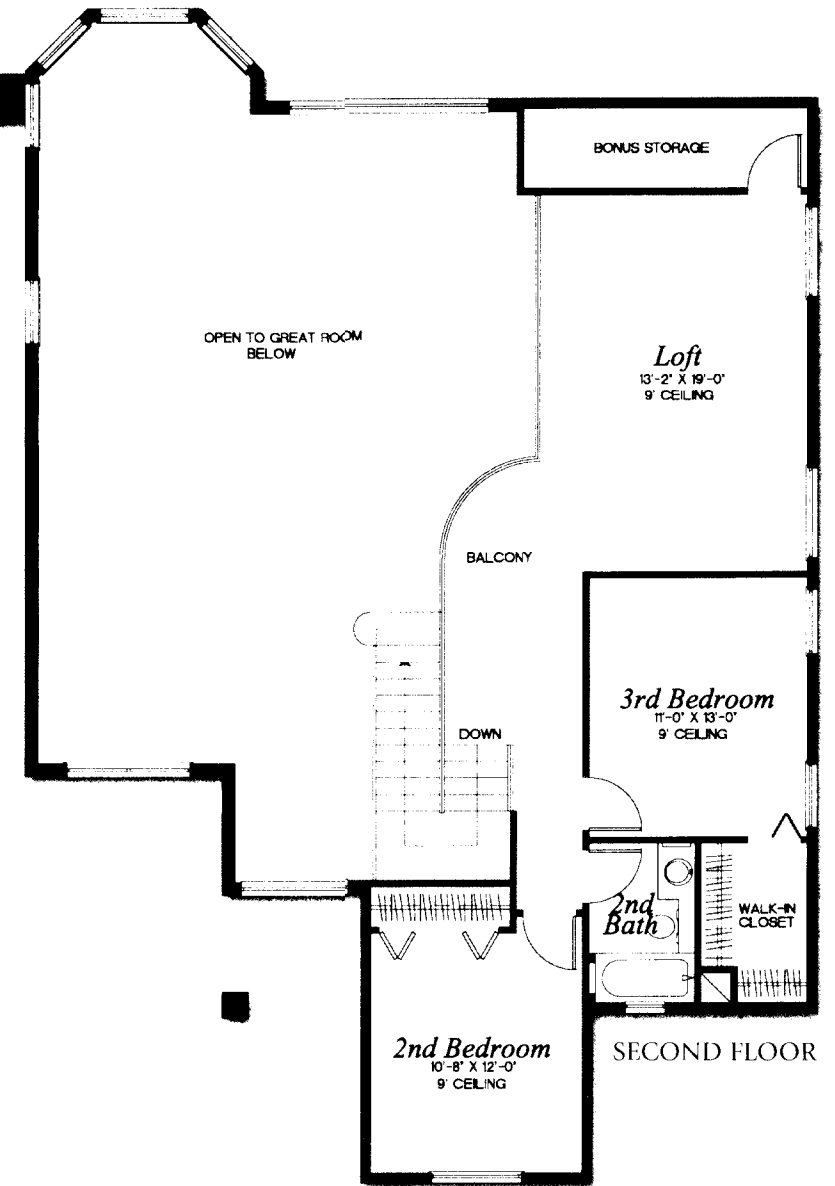

SANCTUARY
COLLECTION

IBIS/56

3 Bedrooms with Den/4th Bedroom

3 Baths, Great Room

Breakfast Bay, Loft

Screened Covered Patio

2-Car Garage

2,735 a/c sq. ft. • 3,468 total sq. ft.

FIRST FLOOR

SECOND FLOOR