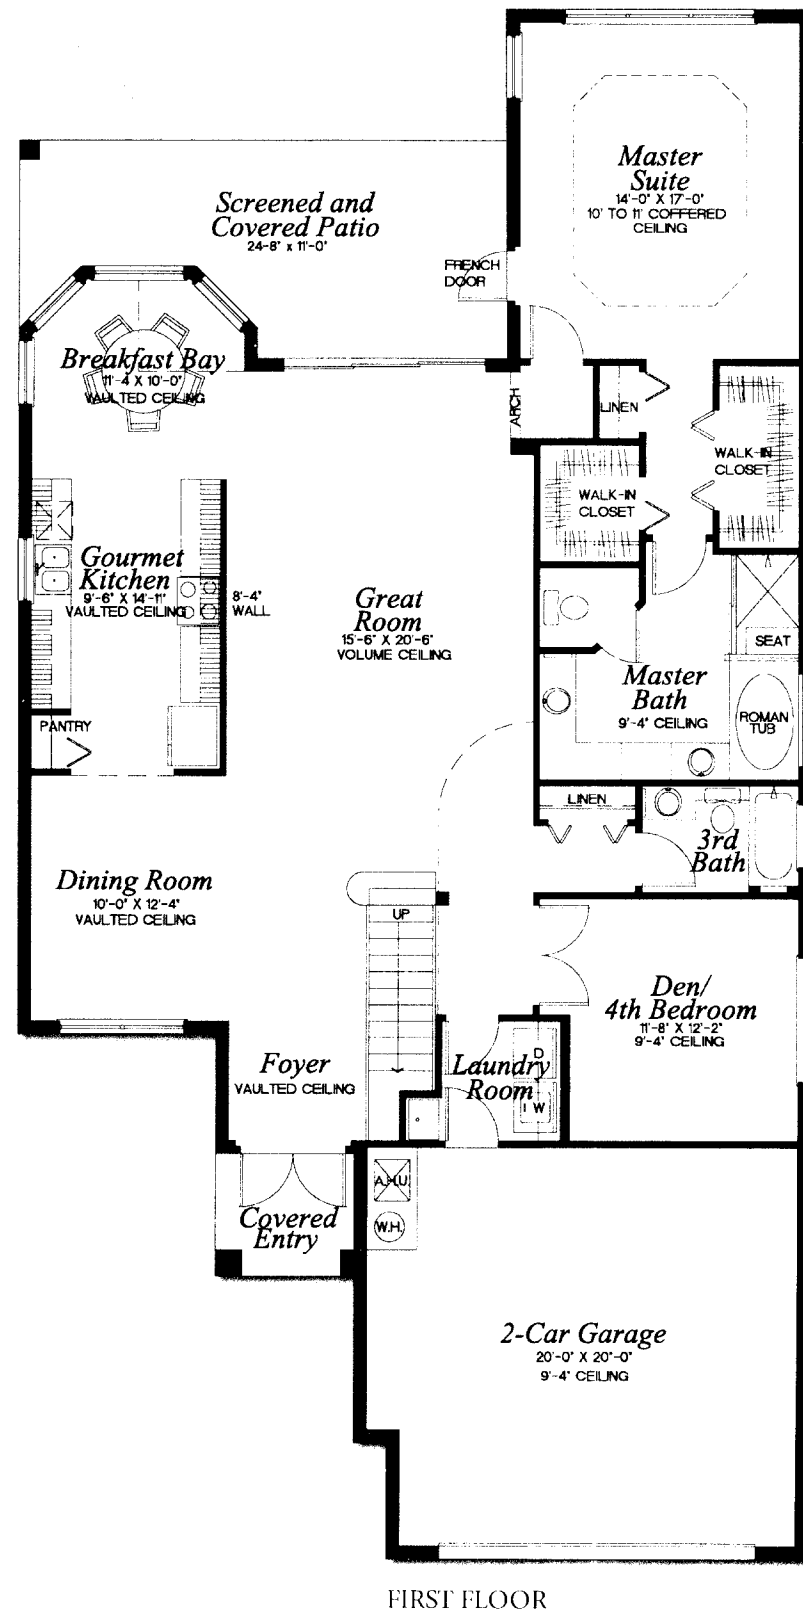

SANCTUARY
COLLECTION

IBIS/56

3 Bedrooms with Den/4th Bedroom

3 Baths, Great Room

Breakfast Bay, Loft

Screened Covered Patio

2-Car Garage

2,735 a/c sq. ft. • 3,468 total sq. ft.

FIRST FLOOR

SECOND FLOOR