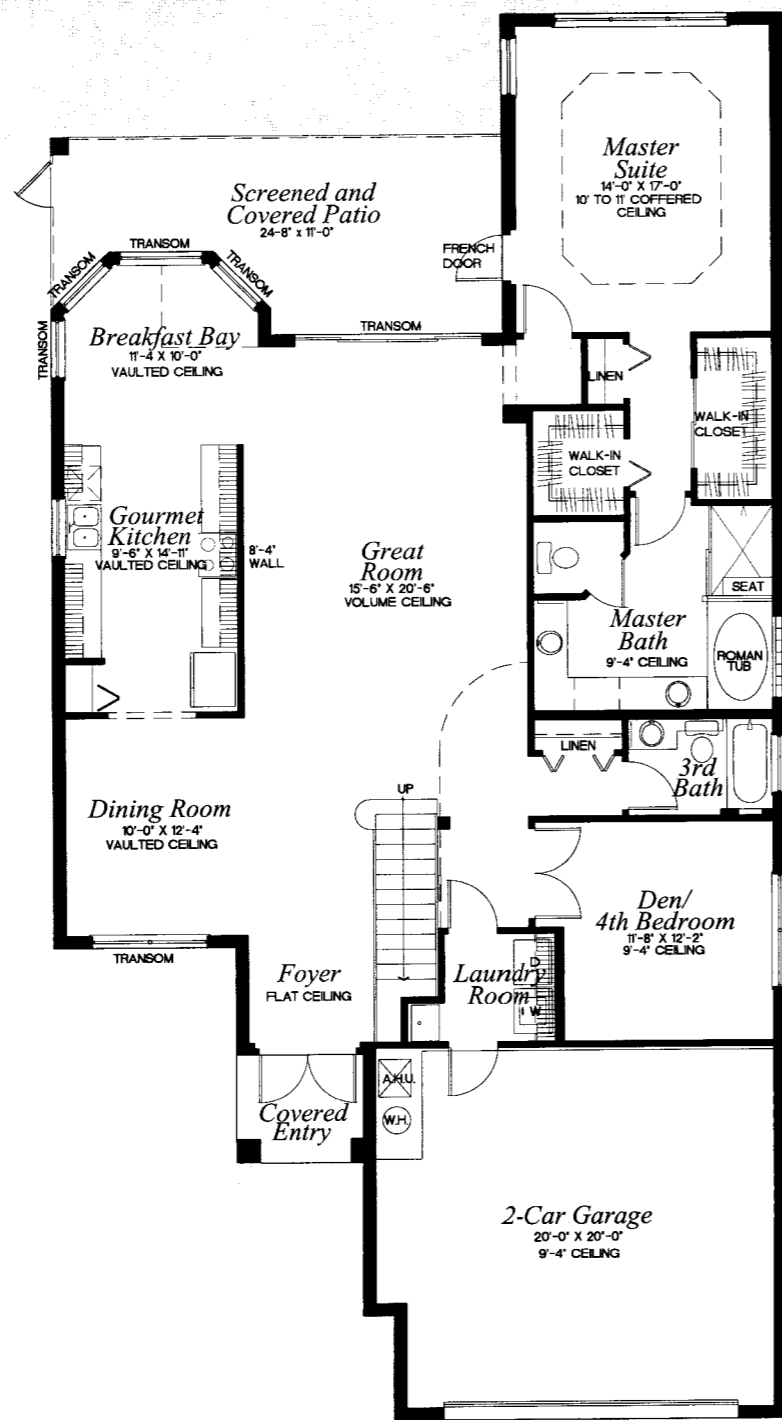

IBIS/56

The Sanctuary Collection

3 Bedrooms with Den/4th Bedroom

3 Baths, Great Room

Breakfast Bay, Loft

Screened Covered Patio

2-Car Garage

2,735 a/c sq. ft.

3,468 total sq. ft.

FIRST FLOOR

SECOND FLOOR