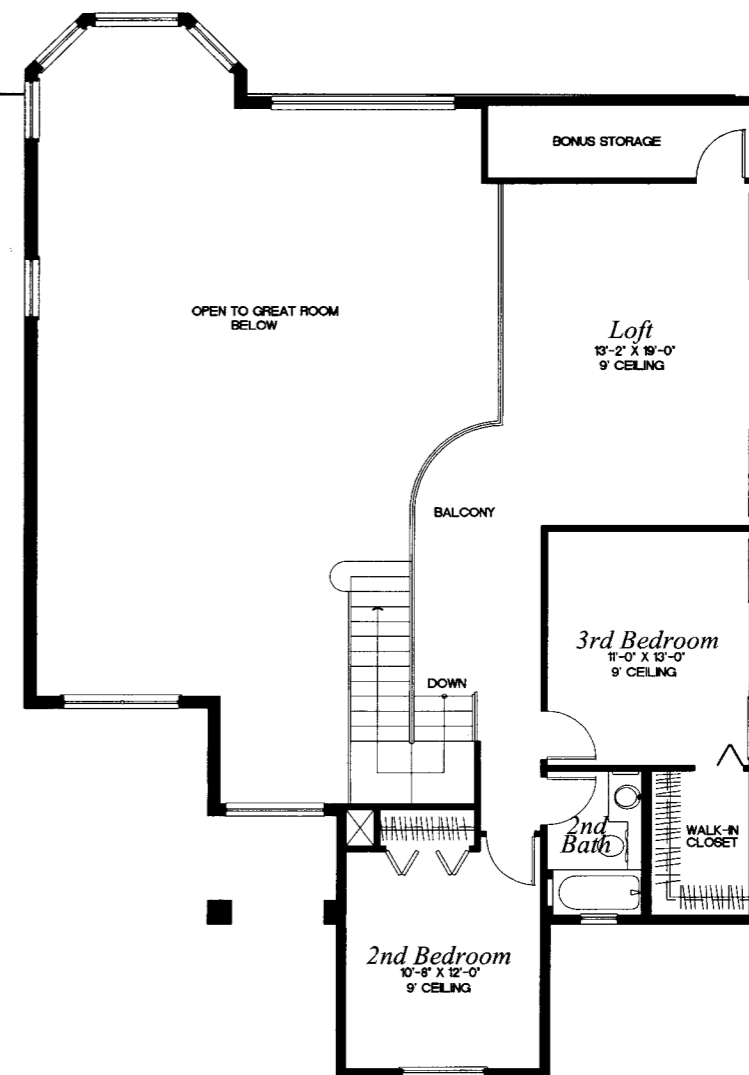

IBIS/56

The Sanctuary Collection

3 Bedrooms with Den/4th Bedroom

3 Baths, Great Room

Breakfast Bay, Loft

Screened Covered Patio

2-Car Garage

2,735 a/c sq. ft.

3,468 total sq. ft.

FIRST FLOOR

SECOND FLOOR