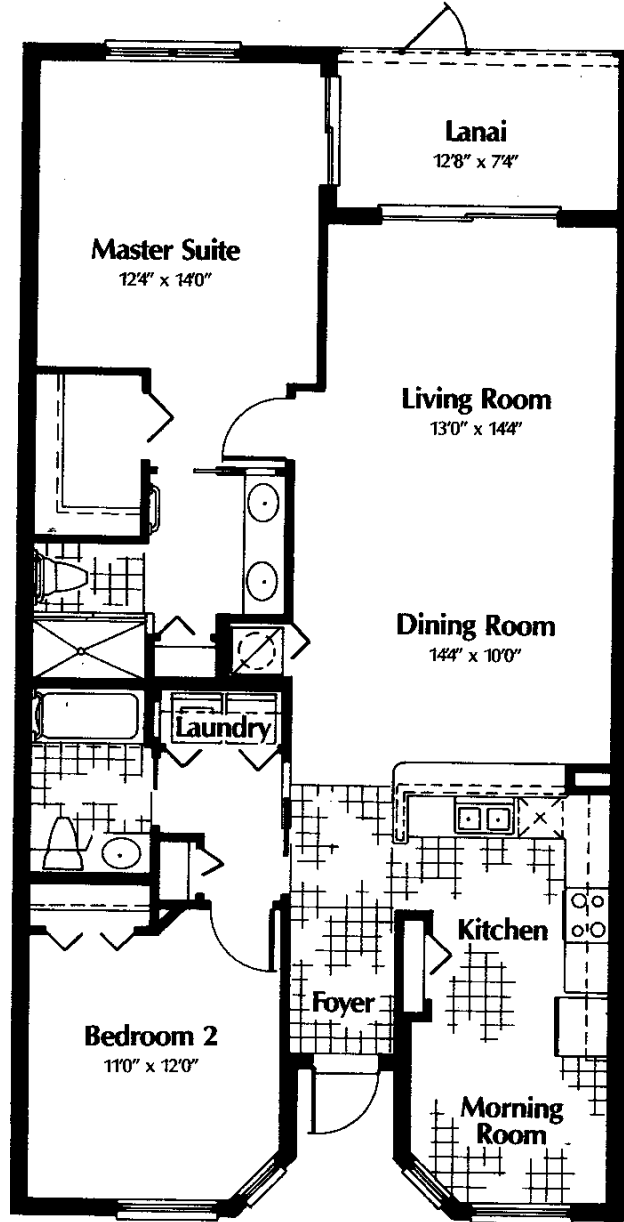

Hampton

Living Area	1,282
Lanai	95
<hr/> Total Sq. Ft.	<hr/> 1,377