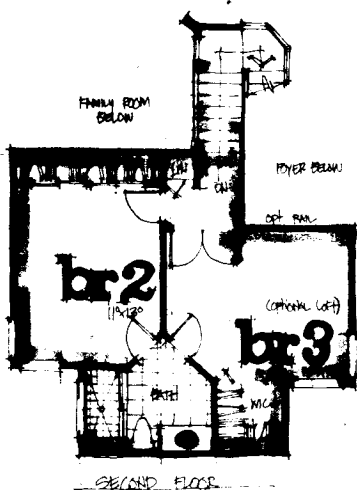

# PATIO HOMES

**C** **EVANS**  
 REALTY, INC.  
 5311 AIRPORT RD. NORTH, NAPLES, FLORIDA 33942  
 (813) 566-2232 1-800-523-8270

Living Area: 1996 Sq. Ft.  
 Total Area: 2658 Sq. Ft.