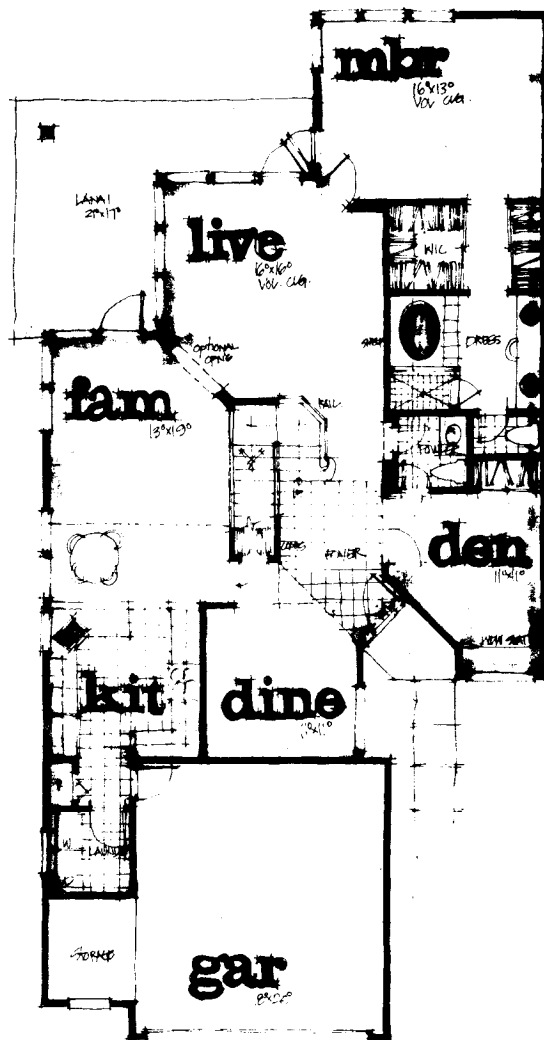

# PATIO HOMES

**C** **EVANS**  
 REALTY, INC.  
 5311 AIRPORT RD. NORTH, NAPLES, FLORIDA 33942  
 (813) 566-2232 1-800-523-8270

Living Area: 1996 Sq. Ft.  
 Total Area: 2658 Sq. Ft.