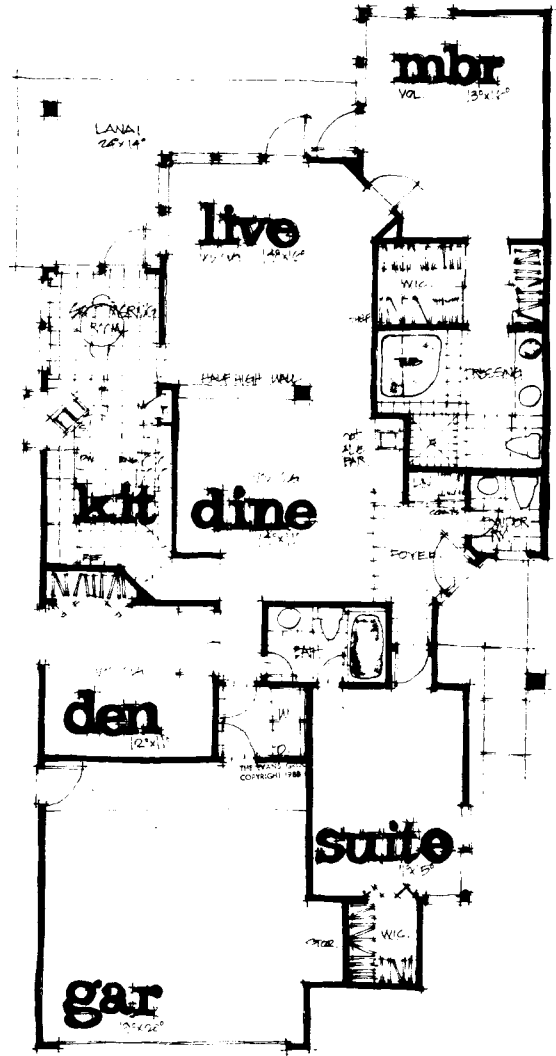

# PATIO HOMES

**B**  **EVANS**  
 #10888 244 00

Living Area: 1721 Sq. Ft.  
 Total Area: 2361 Sq. Ft.