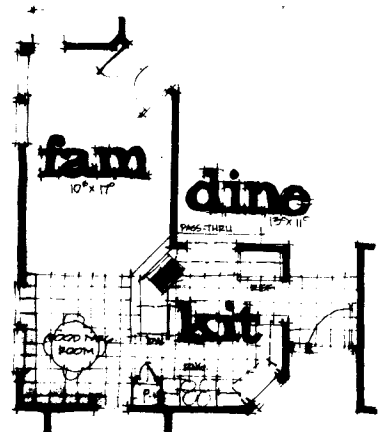

PATIO HOMES

A  **EVANS**
 #10777 24 00

OPTIONAL FAMILY ROOM

Living Area: 1509 Sq. Ft.
 Total Area: 2172 Sq. Ft.

ROGER HILL REALTY, INC.

5311 Airport Rd. North, Naples, Florida 33942
 (813) 566-2232 1-800-523-8270

Plan Specifications subject to change without notice.
 All dimensions are approximate.

NAPA RIDGE

at *The Vineyards*
 OF NAPLES