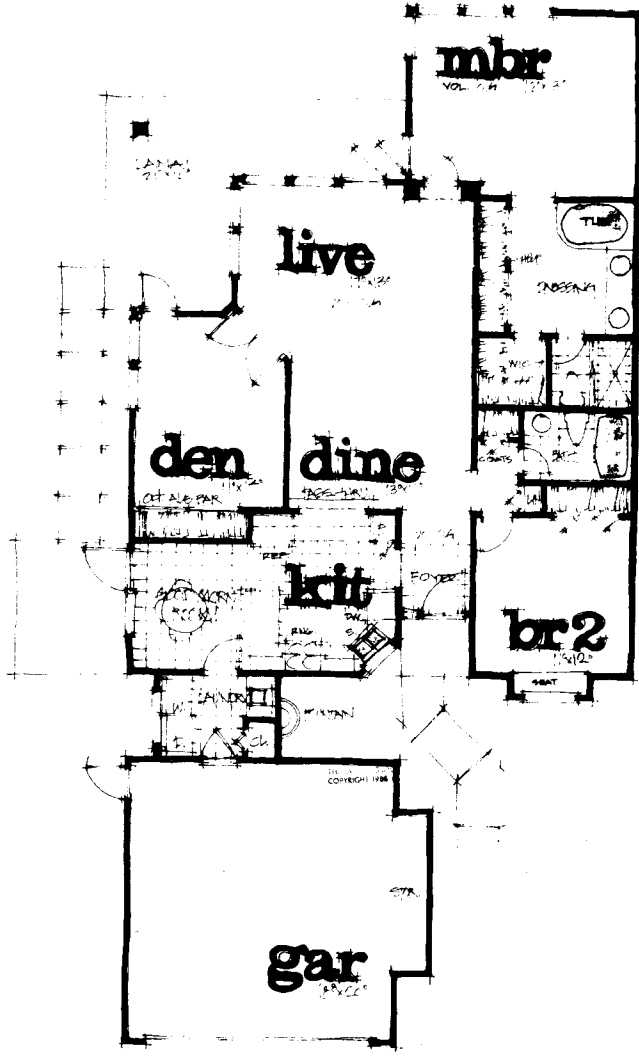

PATIO HOMES

A  **EVANS**
 #10777 24 00

OPTIONAL FAMILY ROOM

Living Area: 1509 Sq. Ft.
 Total Area: 2172 Sq. Ft.

ROGER HILL REALTY, INC.

5311 Airport Rd. North, Naples, Florida 33942
 (813) 566-2232 1-800-523-8270

Plan Specifications subject to change without notice.
 All dimensions are approximate.

NAPA RIDGE

at *The Vineyards*
 OF NAPLES