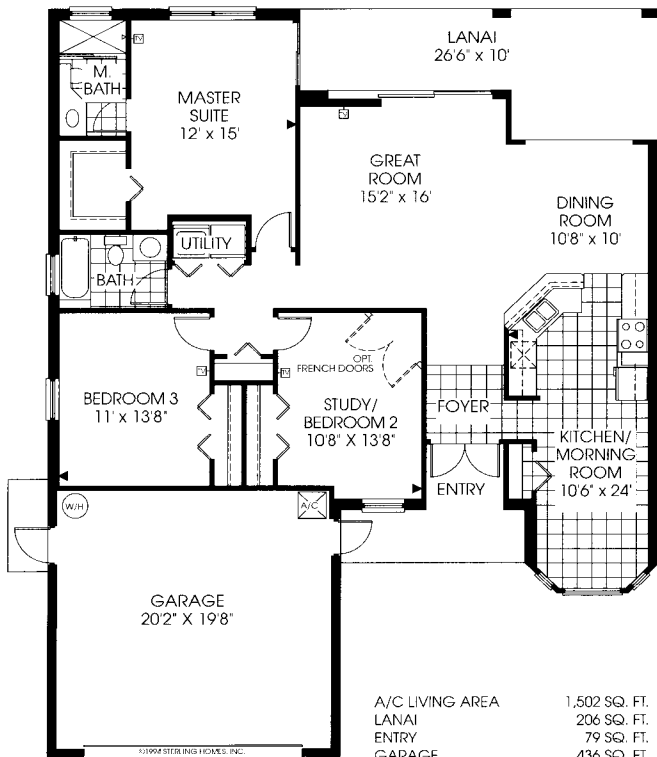

THE HAWK

3 BEDROOM, 2 BATH, DETACHED VILLA HOME

A/C LIVING AREA	1,502 SQ. FT.
LANAI	206 SQ. FT.
ENTRY	79 SQ. FT.
GARAGE	436 SQ. FT.
TOTAL	2,223 SQ. FT.