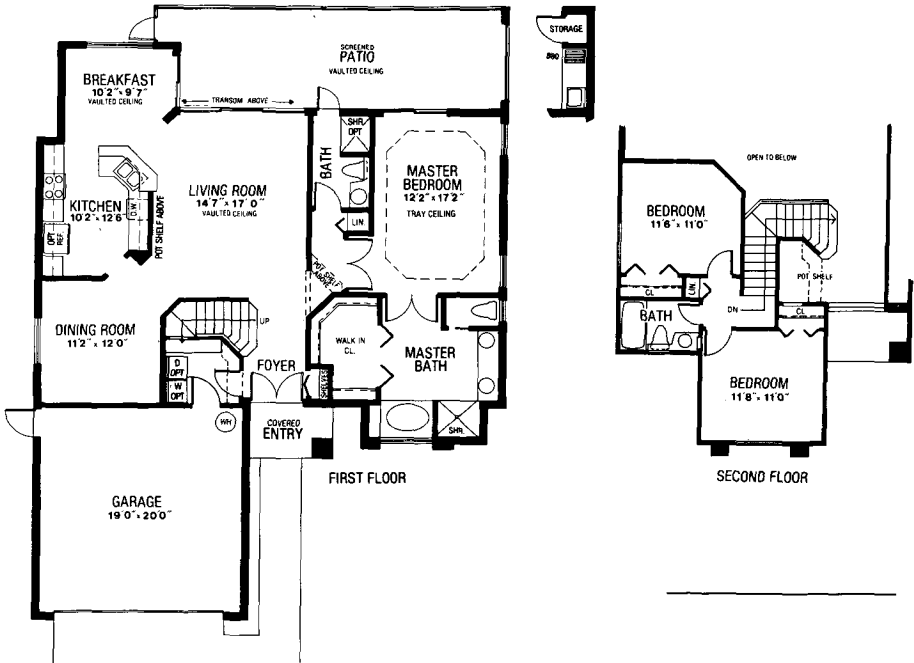

HARTFORD

3 Bedrooms, 2½ Bathrooms, Living Room,
Dining Room, 2-Car Garage, 2-Story Home

Artist Conception

Elevation A

Air Conditioned Living Area 1788
 Total Square Footage 2568

All plans, dimensions and information are approximate and subject to change without notice. Developer reserves the right to modify site plan, amenities and future product.