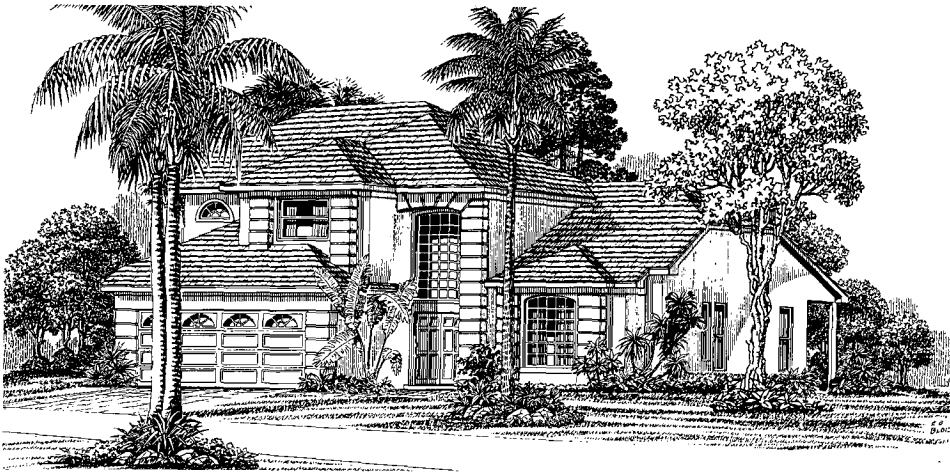

HARTFORD

3 Bedrooms, 2½ Bathrooms, Living Room,
Dining Room, 2-Car Garage, 2-Story Home

Artist Conception

Elevation A

Air Conditioned Living Area 1788
 Total Square Footage 2568

All plans, dimensions and information are approximate and subject to change without notice. Developer reserves the right to modify site plan, amenities and future product.