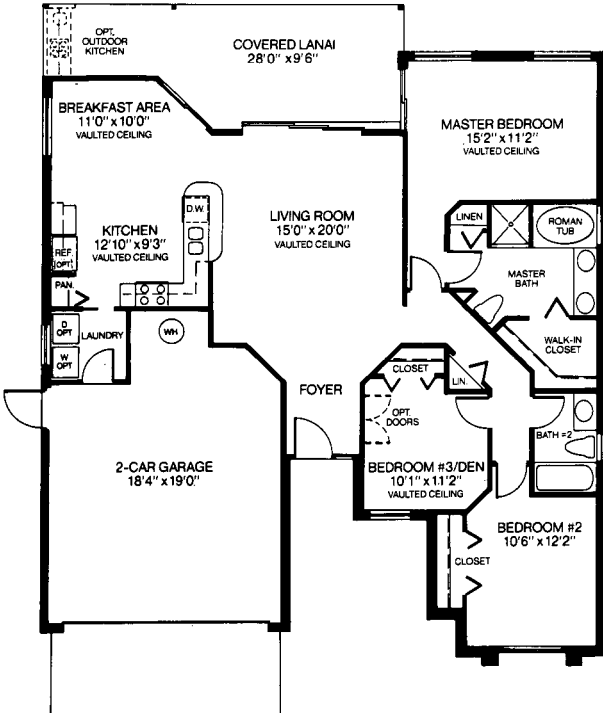

HARDWICK

3 Bedrooms or 2 Bedrooms plus Den,
2 Bathrooms, 2-Car Garage

Artist Conception

Elevation A

Air Conditioned Living Area	1400
Total Square Footage	2241