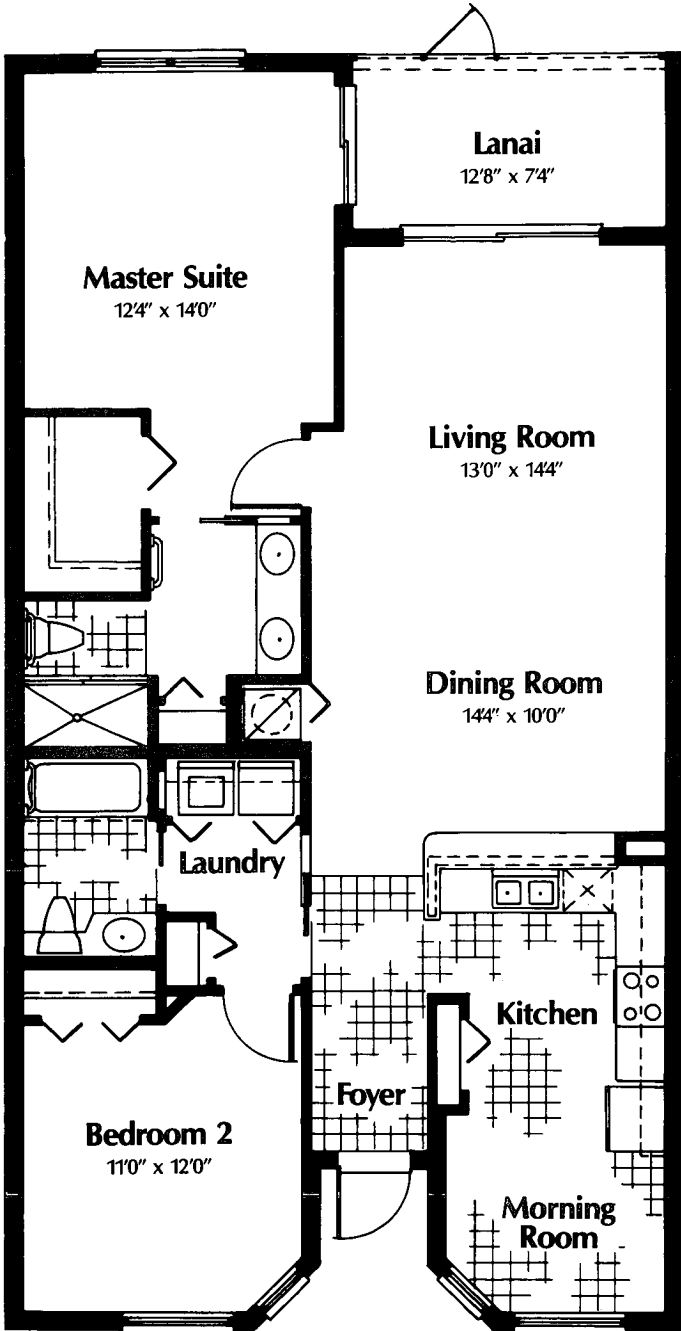

Hampton

Living Area	1,282
Lanai	93
<hr/>	
Total Sq. Ft.	1,375