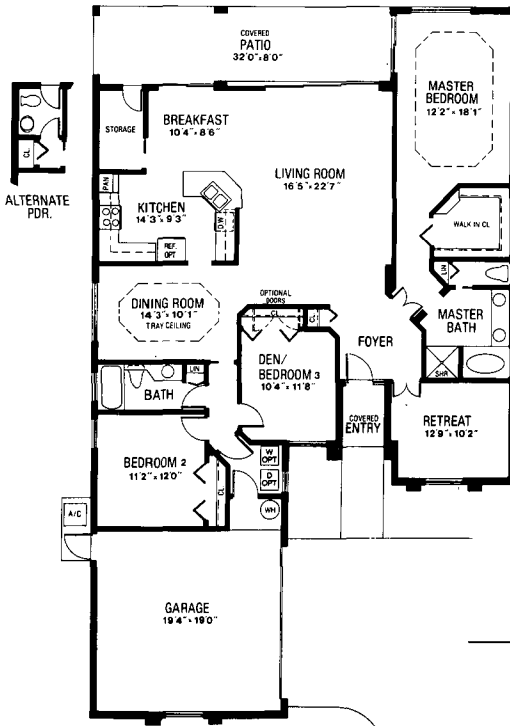

HAMPTON

3 Bedrooms, 2 Bathrooms, Plus Master Retreat,
Living Room, Dining Room, 2-Car Garage

Artist Conception

Elevation.A

Air Conditioned Living Area	2015
Total Square Footage	2725