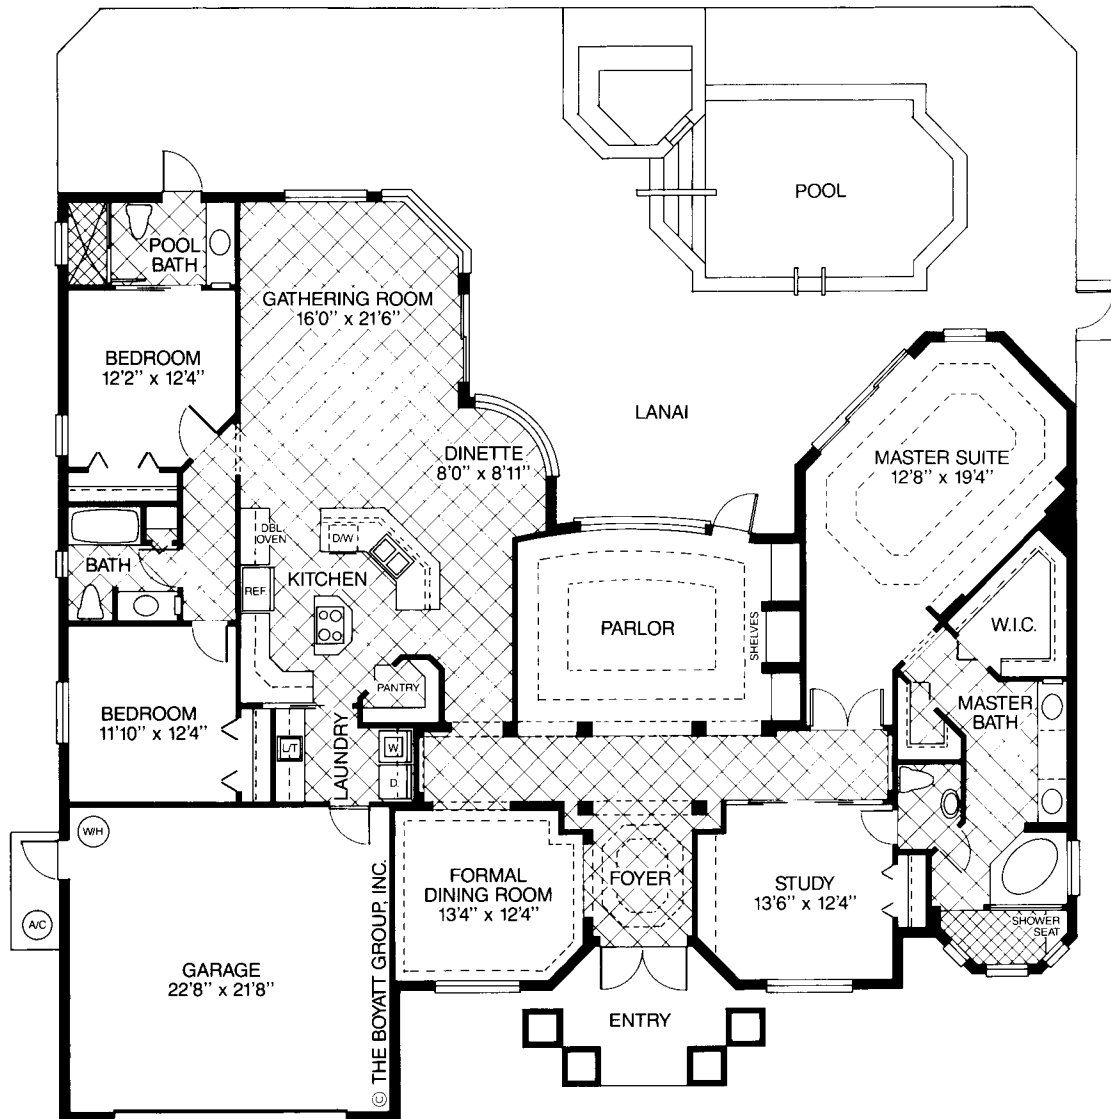

Monte Cristo Homes

Hampton Model

SPECIAL FEATURES

Security System
 Coffered Ceilings
 Mitered Glass
 Pool Bath
 Tiled Floors in Kitchen,
 Great Room and Bath
 All Interior Doors feature
 Glass Transoms

KITCHEN / GREAT ROOM

Corian Countertops
 Premium Appliances
 European Style Cabinets
 Picture Phone to Front Entrance
 Ceramic Tile Floors
 Pantry
 Mitered Glass with view to the
 Pool, Spa and Courtyard

MASTER SUITE

Coffered Ceiling
 8 Foot Sliding Doors to Pool,
 Spa and Courtyard
 Walk-in Closets
 Large Roman Tub
 Moen Plumbing Fixtures
 Powder Bath
 Ceramic Tile Floors in Bath

COURTYARD AREA

Oversize Designer Pool
 Heated Whirlpool Cascading
 Spa