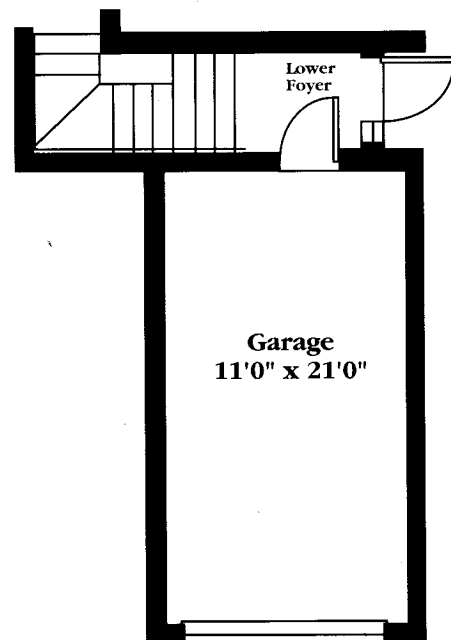

# Grand Home II

Second Floor

**Two Bedroom / Two Bath**

A/C Living Area ..... 1,798 Sq. Ft.

Lanai ..... 137 Sq. Ft.

Balcony ..... 64 Sq. Ft.

Garage ..... 231 Sq. Ft.

**Total ..... 2,230 Sq. Ft.**