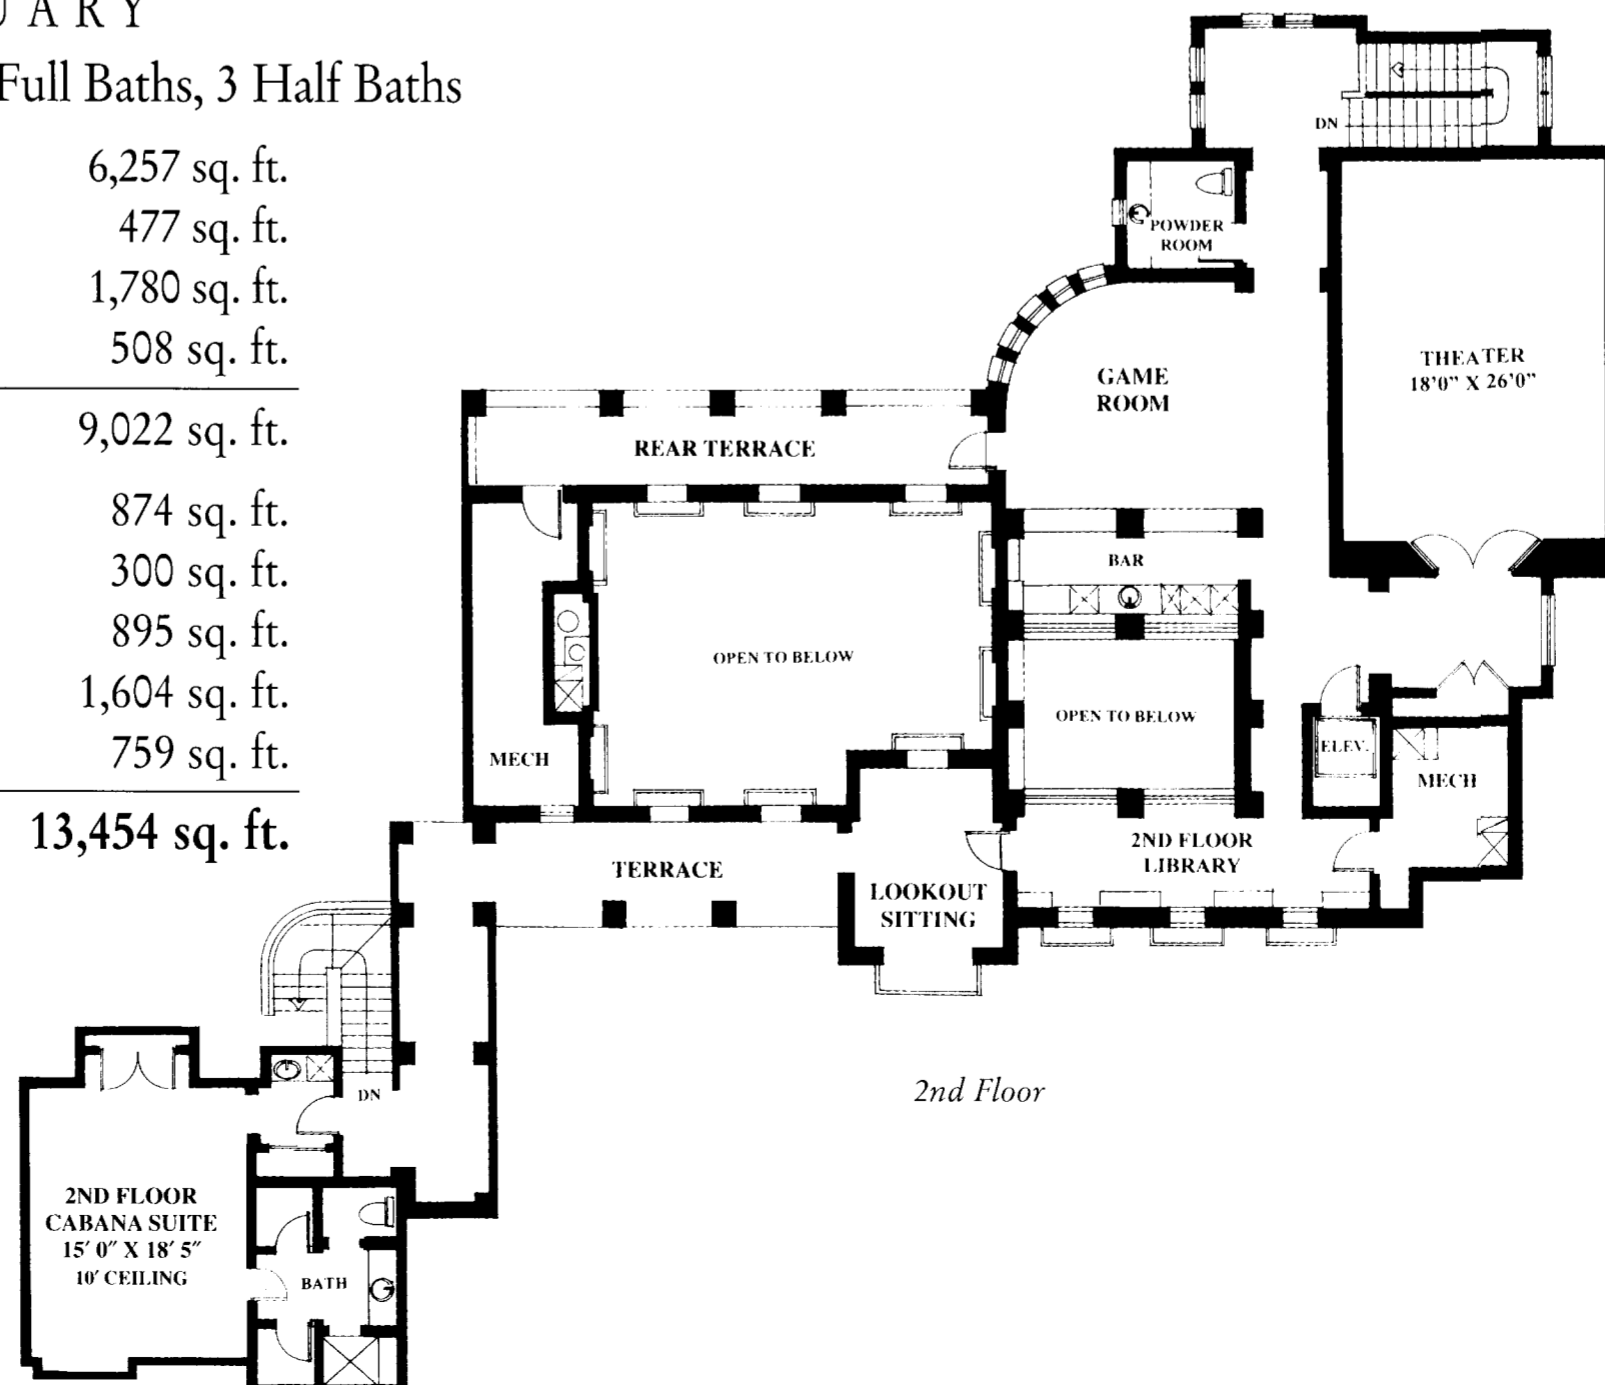

1st Floor

GABRIELLA

ESTATES of ESTUARY

5 Bedrooms plus Library, 7 Full Baths, 3 Half Baths

First Floor Living	6,257 sq. ft.
First Floor Cabana Suite	477 sq. ft.
Second Floor Living	1,780 sq. ft.
Second Floor Cabana Suite	508 sq. ft.
<hr/>	<hr/>
Total Under Air	9,022 sq. ft.
3 Car Garage	874 sq. ft.
1 Car Garage	300 sq. ft.
Loggia	895 sq. ft.
Lanai/Outdoor Living	1,604 sq. ft.
Lookout Sitting/Terraces	759 sq. ft.
<hr/>	<hr/>
Total Area	13,454 sq. ft.

2nd Floor