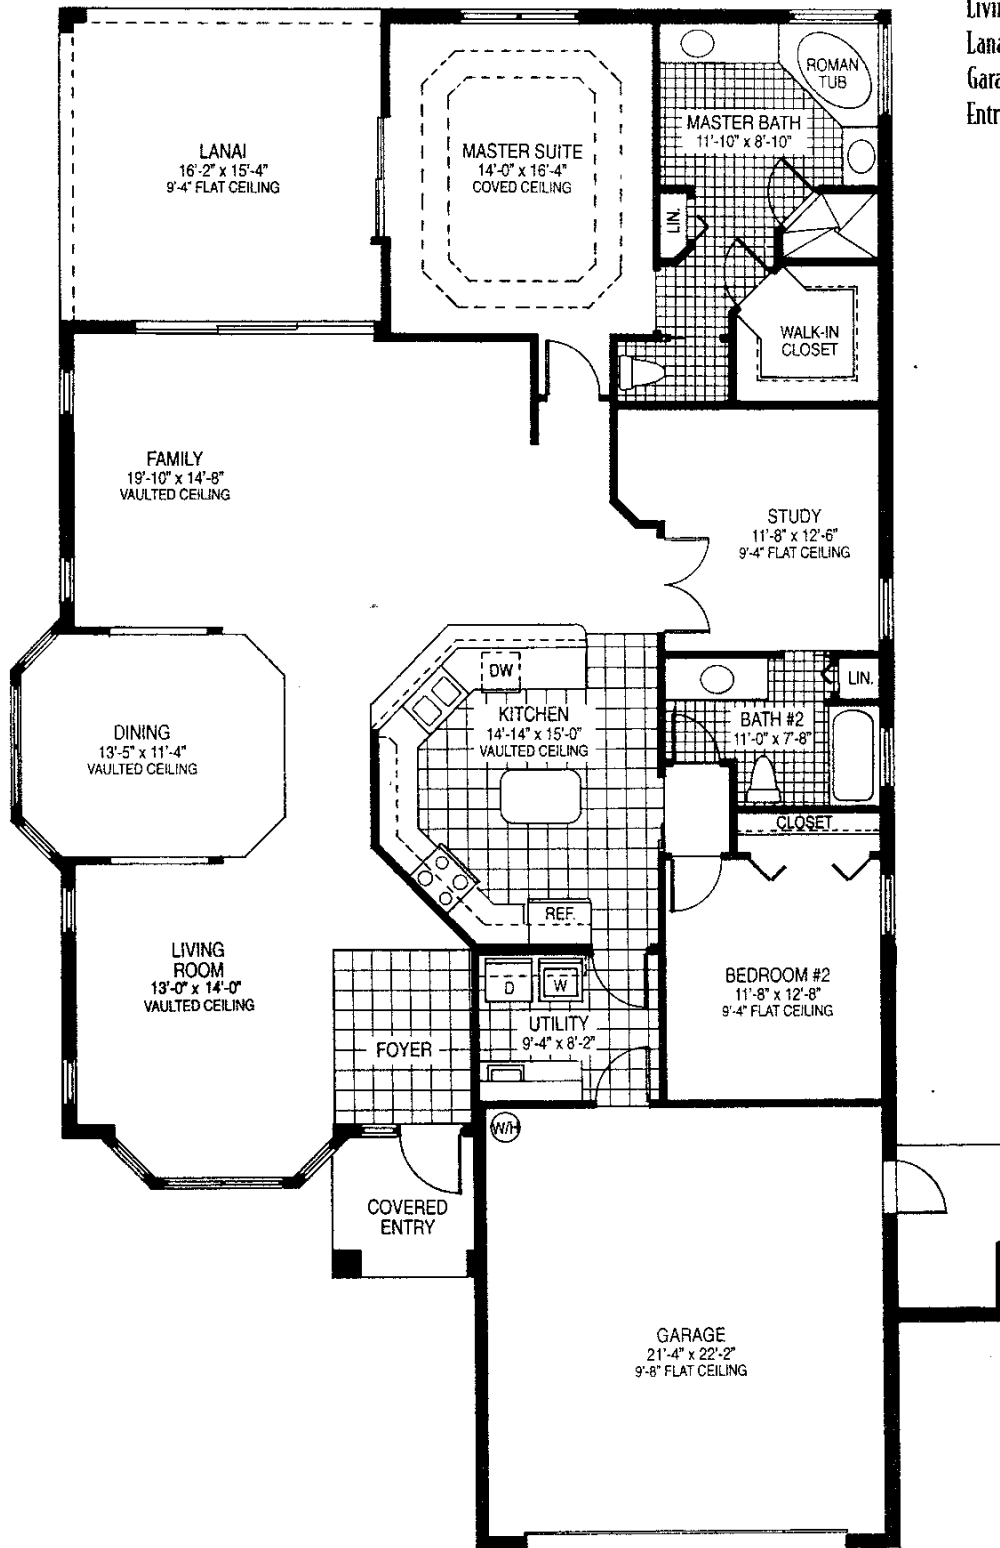

FAIRFAX II

2 Bedroom, 2 Bath, Study, Family Room, 2 Car Garage

TRANSEASTERN
EQUILIBRIUM
BY DESIGN

Living	2080
Lanai	263
Garage	472
Entry	49
Total	2864 sq. ft.

Come visit a professional today!
 Welcome center open daily 9 am - 5:30 pm and Sunday 11 am - 5:30 pm
941-263-1004

TRANSEASTERN'S
Maplewood
 The perfect place to be.