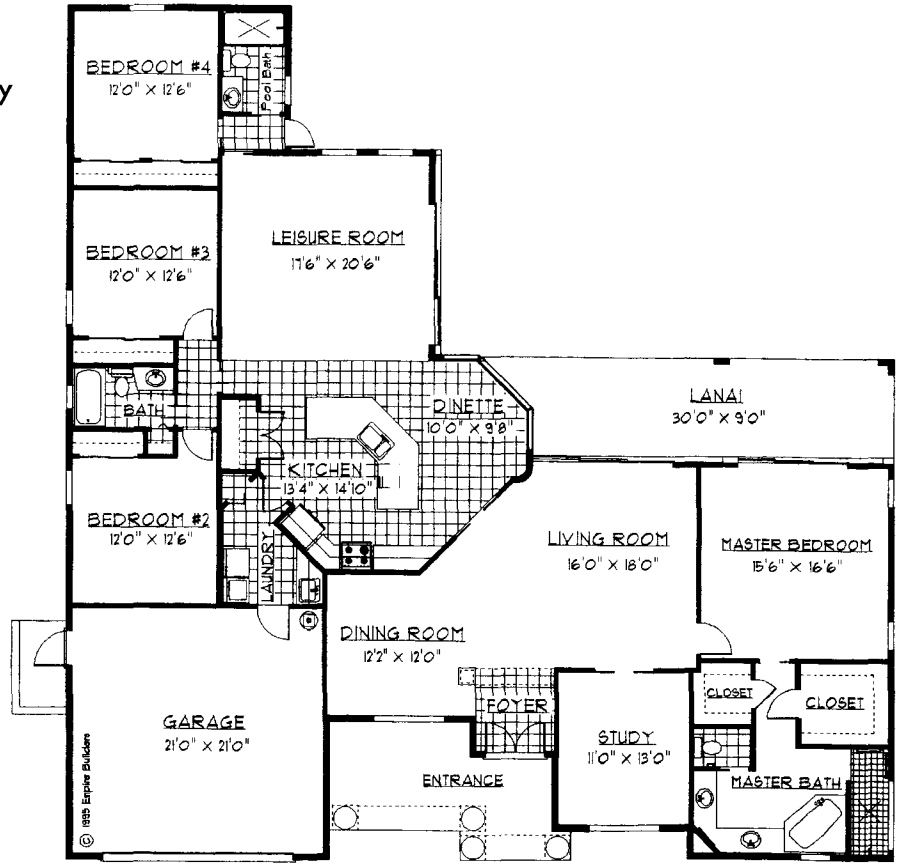

FLEETWOOD 4

4 Bedrooms / 3 Baths / Study

Square Footage	
Living	2,870
Lanai	290
Garage	504
Entry	155
Total	3,819

10' WIDE X 33'4" DEEP