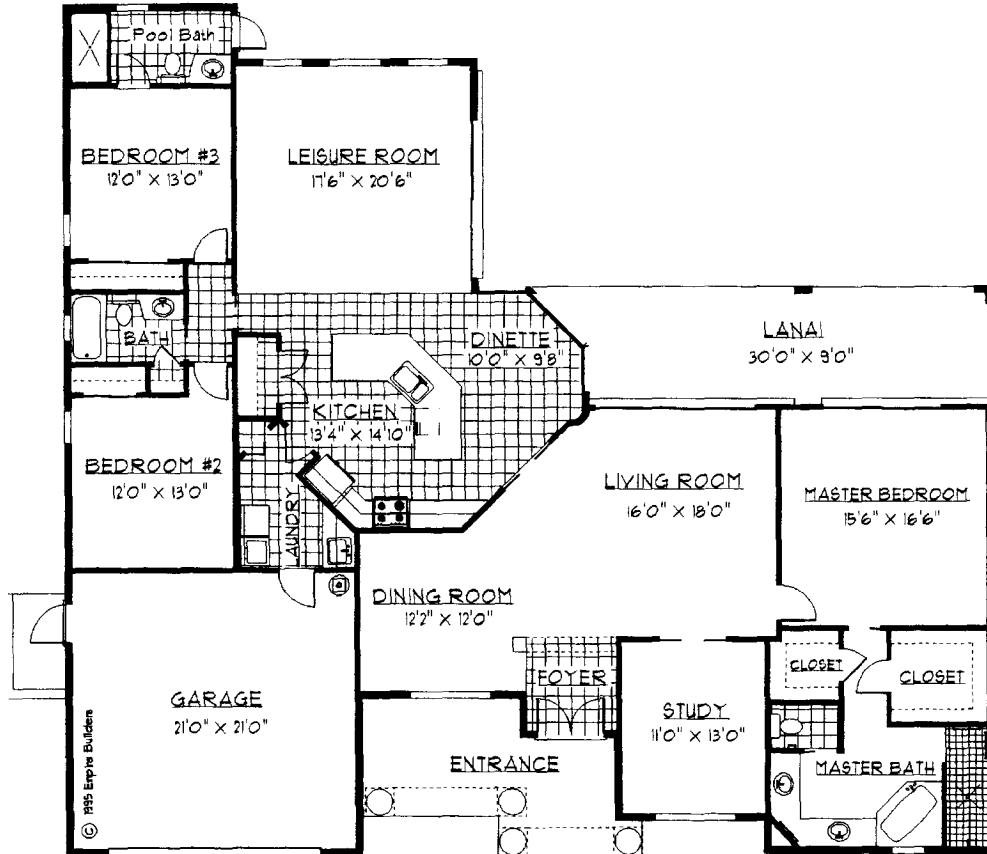

FLEETWOOD 3

3 Bedrooms / 3 Baths / Study

Square Footage

Living 2,685

Lanai 290

Garage 504

Entry 155

Total 3,634

10' WIDE X 65' DEEP