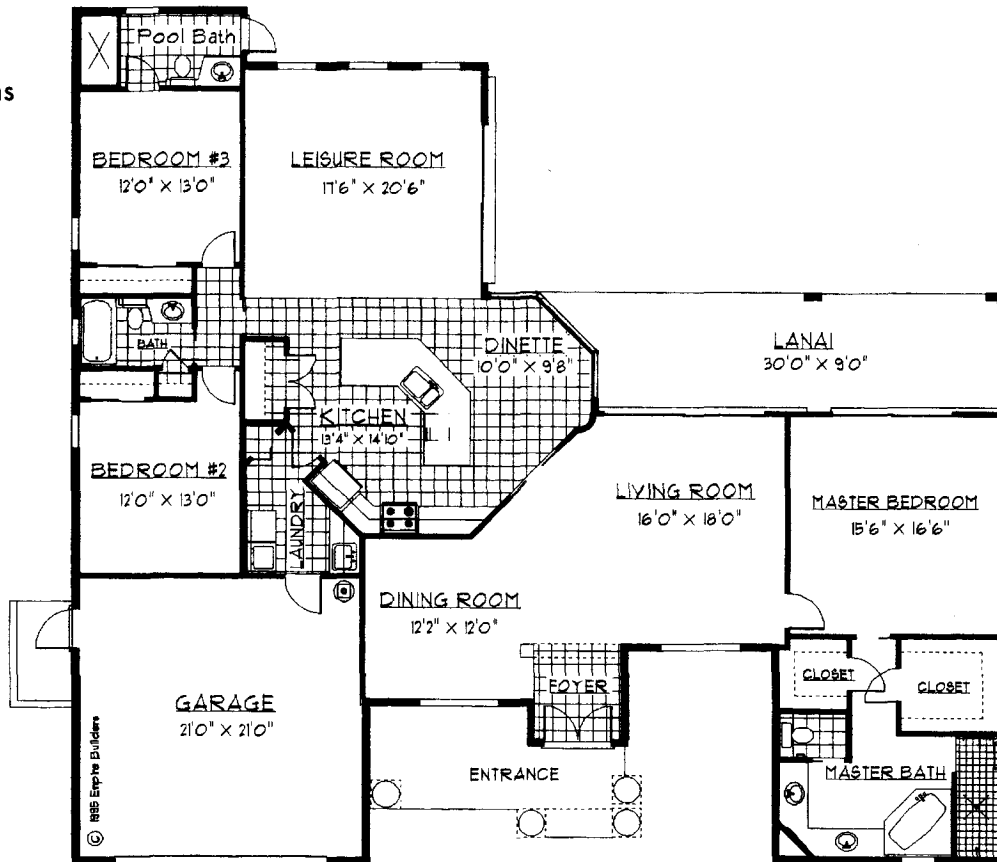

FLEETWOOD 2

3 Bedrooms / 3 Baths

Square Footage

Living 2,538

Lanai 290

Garage 504

Entry 155

Total 3,487

10' WIDE X 65' DEEP