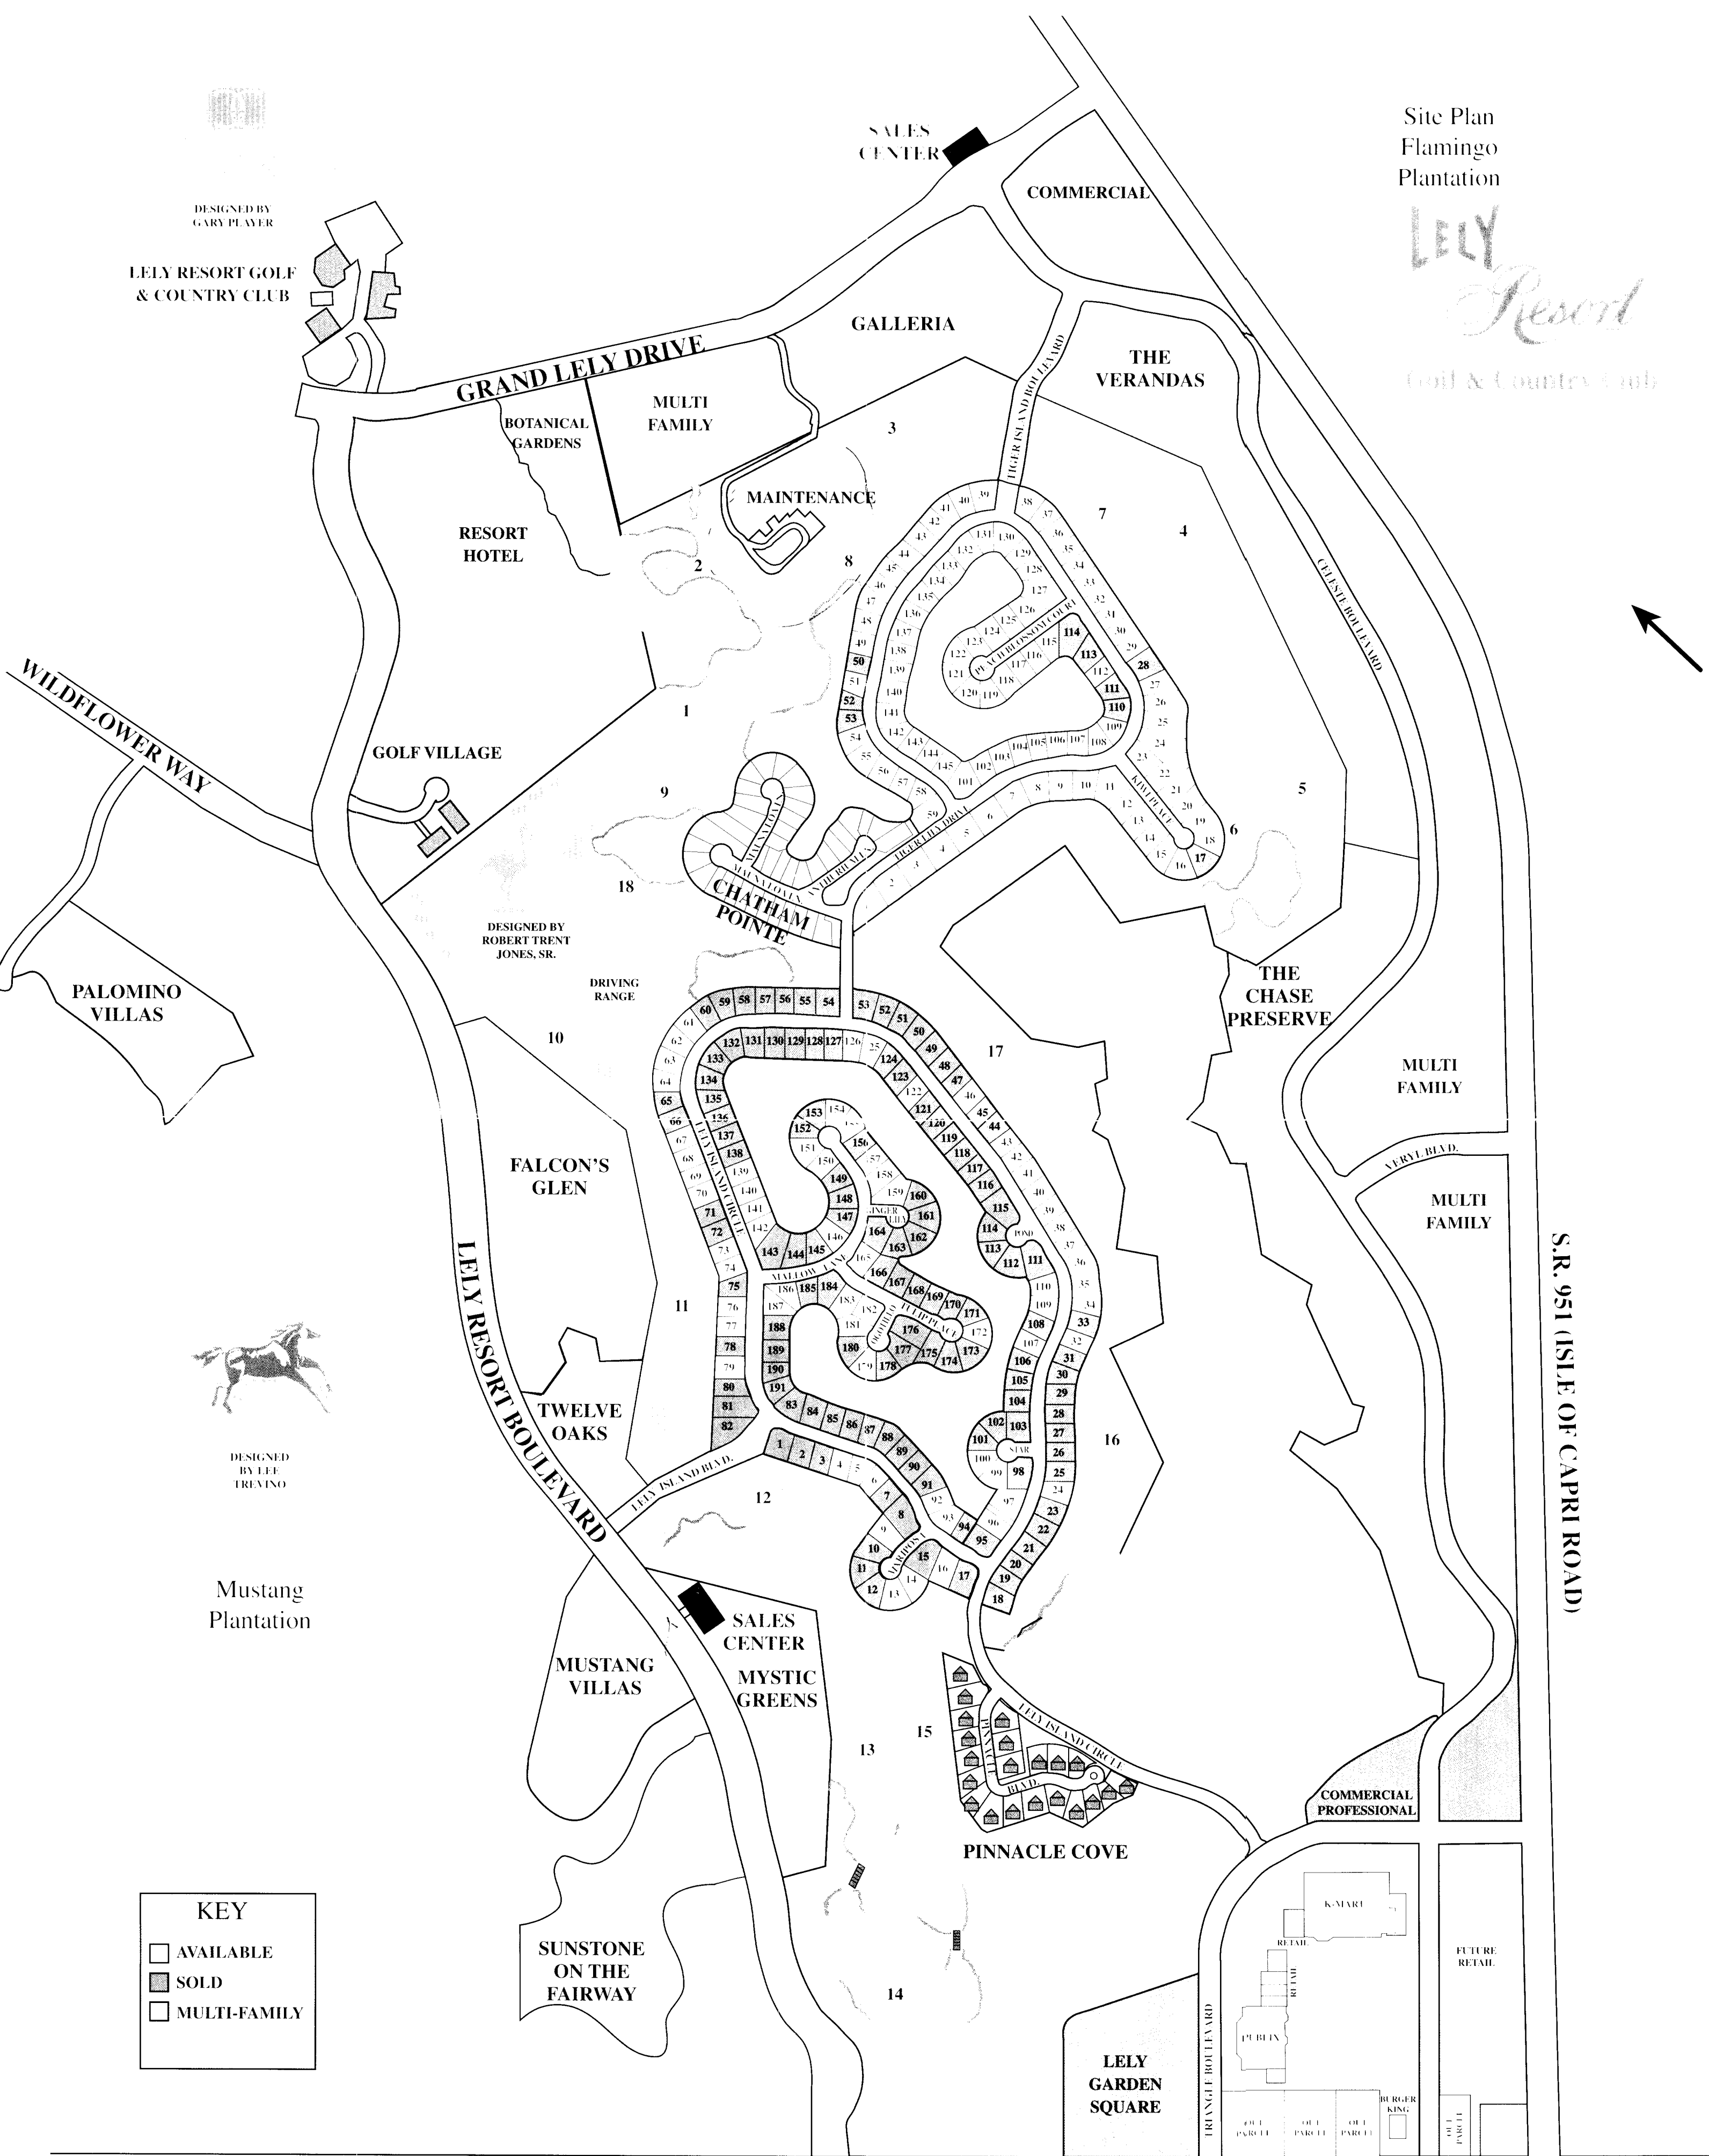

Site Plan  
Flamingo  
Plantation

DESIGNED BY  
GARY PLAYER

LELY RESORT GOLF  
& COUNTRY CLUB

DESIGNED BY  
ROBERT TRENT  
JONES, SR.

DESIGNED  
BY LEE  
TREVINO

Mustang  
Plantation

KEY	
<input type="checkbox"/>	AVAILABLE
<input checked="" type="checkbox"/>	SOLD
<input type="checkbox"/>	MULTI-FAMILY

In the interest of continuous product improvement and to meet changing market conditions, plans, product type, specifications and features may be modified by the developer without prior notice or obligation. Site plan is an artist's conception and not necessarily to scale.

S.R. 951 (ISLE OF CAPRI ROAD)