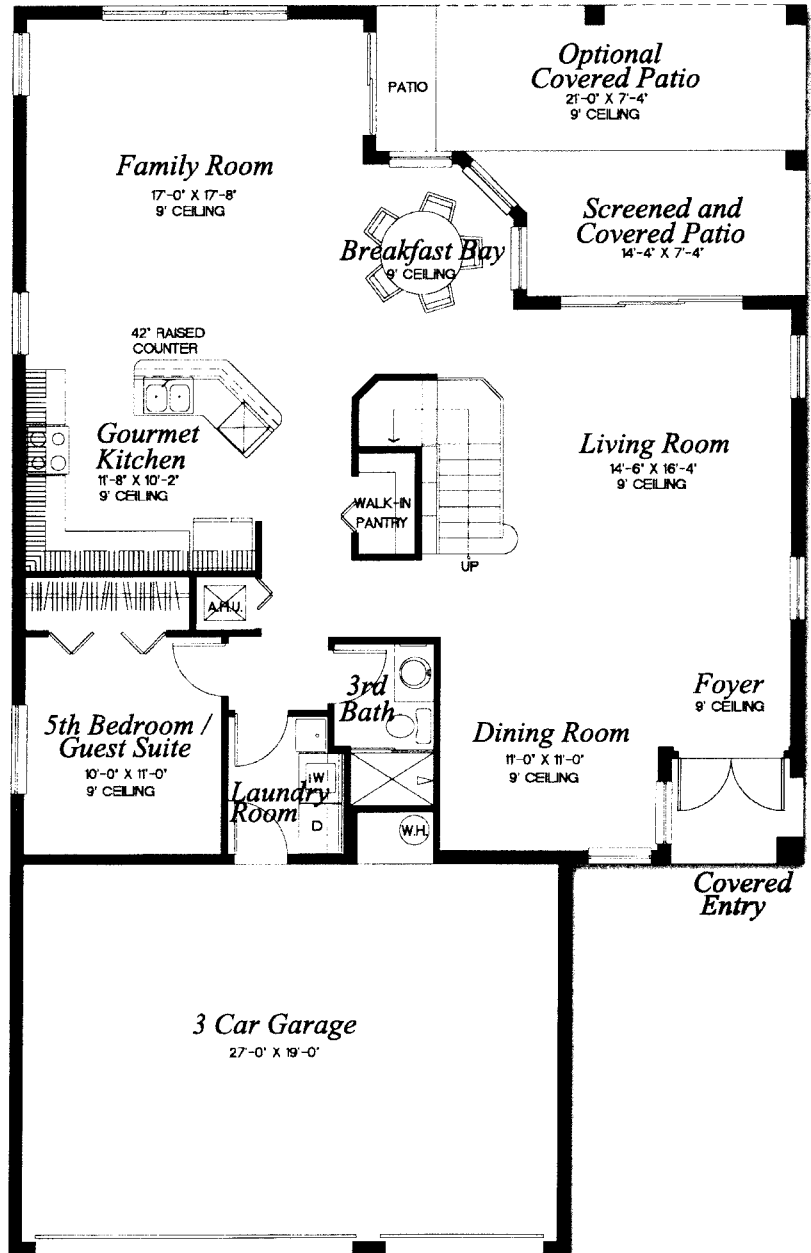

SANCTUARY
COLLECTION

FLAMINGO/57

5 Bedrooms, 3 Baths

Family Room, Breakfast Bay

Screened Covered Patio

3-Car Garage

2,904 a/c sq. ft. • 3,616 total sq. ft.

FIRST FLOOR

SECOND FLOOR