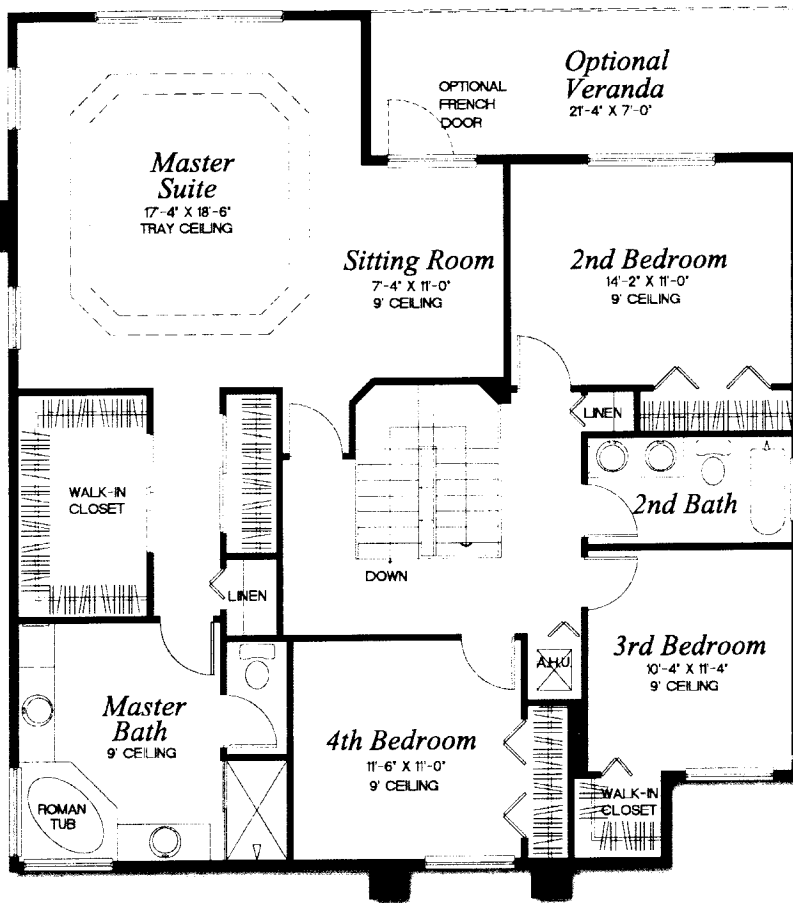

SANCTUARY
COLLECTION

FLAMINGO/57

5 Bedrooms, 3 Baths

Family Room, Breakfast Bay

Screened Covered Patio

3-Car Garage

2,904 a/c sq. ft. • 3,616 total sq. ft.

FIRST FLOOR

SECOND FLOOR