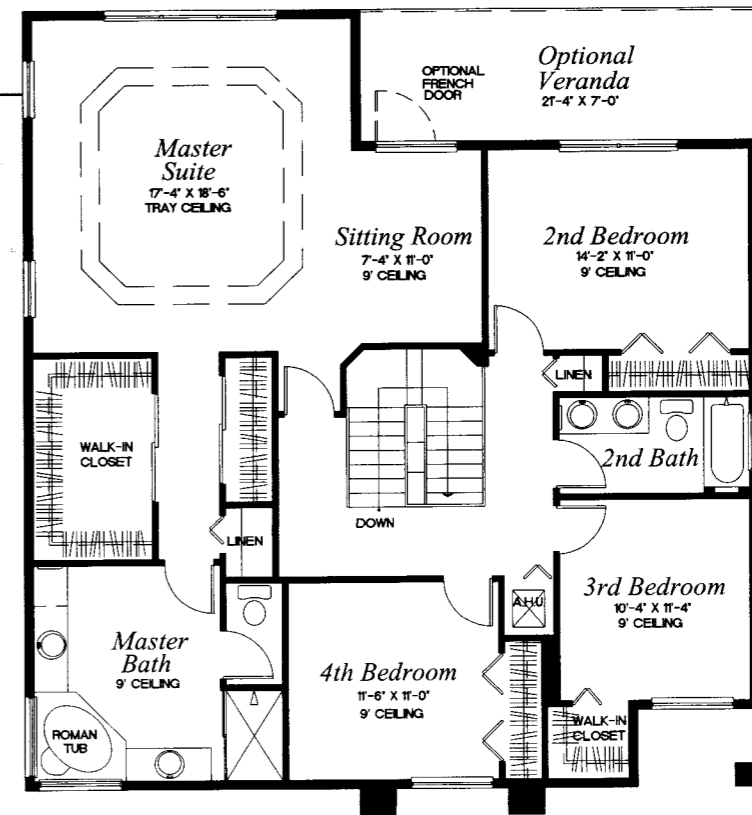

FLAMINGO/57

The Sanctuary Collection

5 Bedrooms, 3 Baths

Family Room, Breakfast Bay

Screened Covered Patio

3-Car Garage

2,904 a/c sq. ft.

3,616 total sq. ft.

FIRST FLOOR

SECOND FLOOR