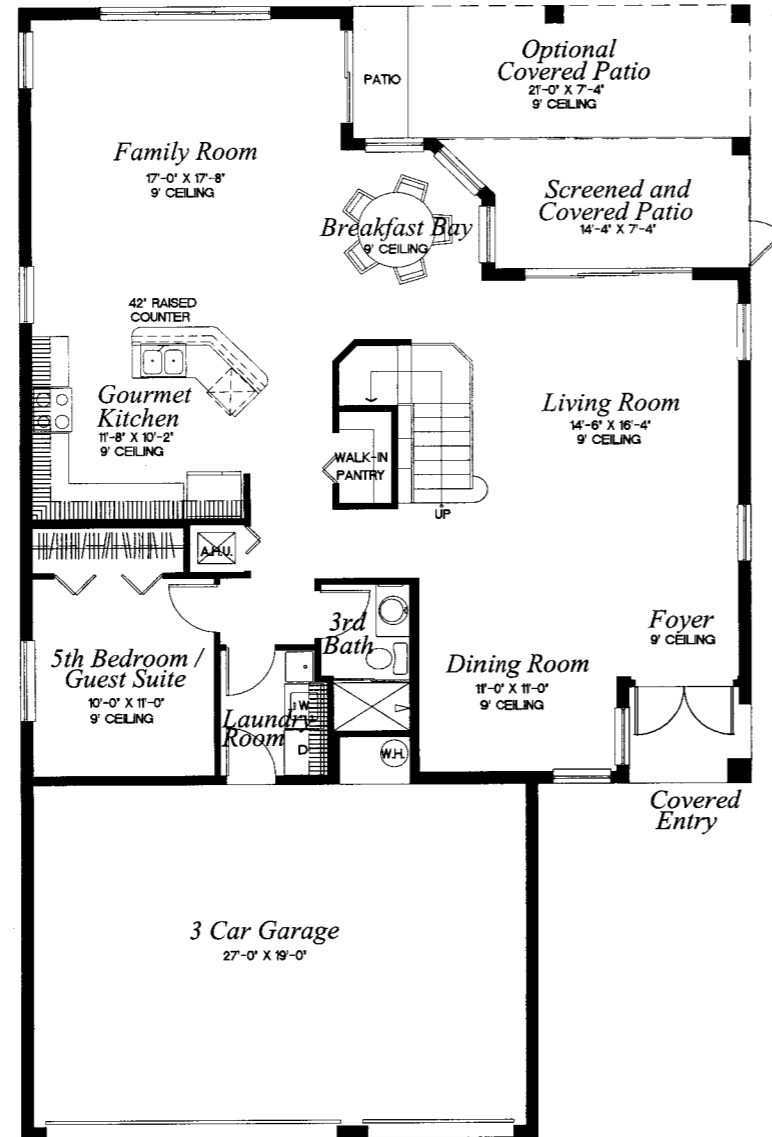

FLAMINGO/57

The Sanctuary Collection

5 Bedrooms, 3 Baths

Family Room, Breakfast Bay

Screened Covered Patio

3-Car Garage

2,904 a/c sq. ft.

3,616 total sq. ft.

FIRST FLOOR

SECOND FLOOR