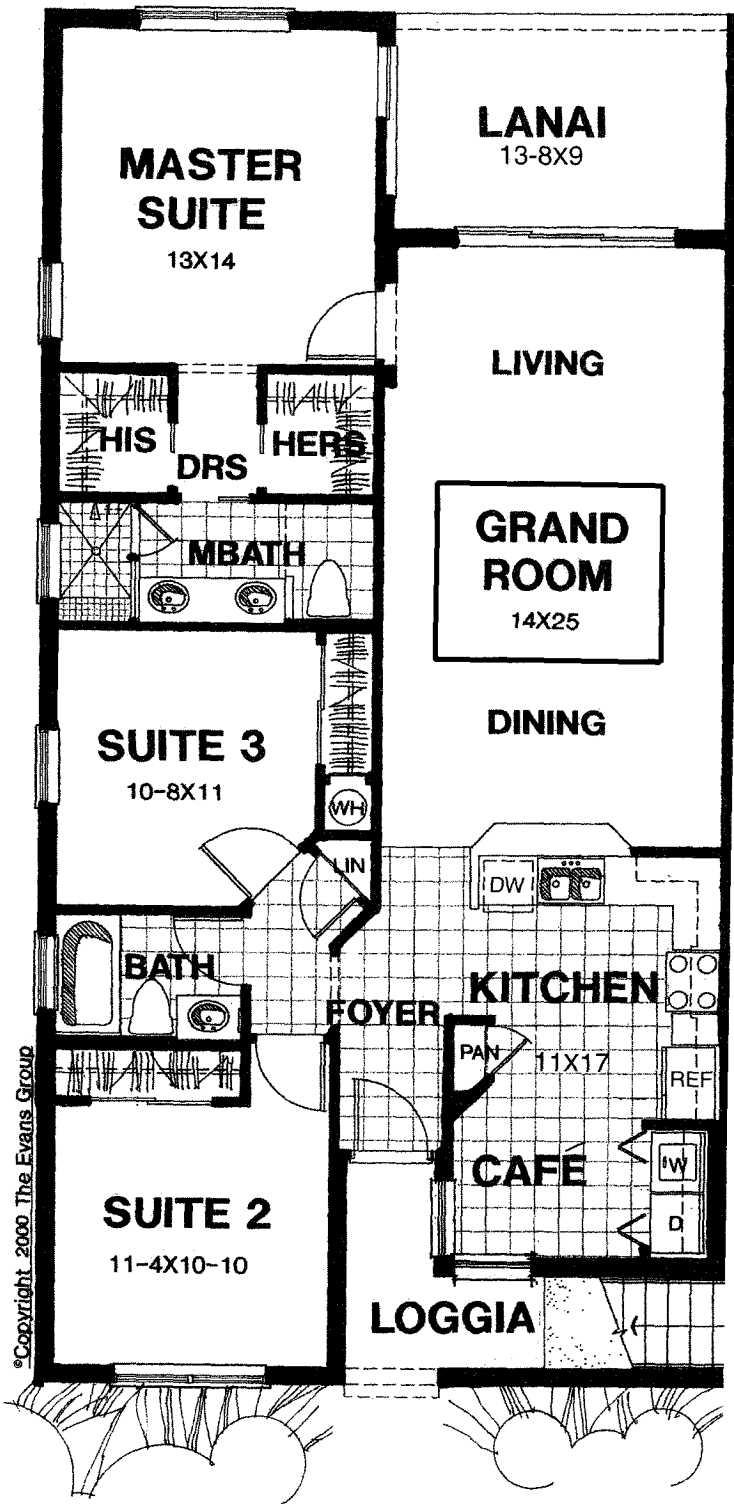

*Garden Home  
First Floor  
Unit C*

©Copyright 2000 The Evans Group

<i>Living Area</i>	<i>1,383 Sq. Ft.</i>
<i>Lanai</i>	<i>120 Sq. Ft.</i>
<i>Loggia</i>	<i>54 Sq. Ft.</i>
<i>Detached Garage</i>	<i>231 Sq. Ft.</i>
<hr/>	
<i>Grand Total</i>	<i>1,788 Sq. Ft.</i>

All dimensions are approximate. The developer reserves the right to change and alter all materials, specifications, features, dimensions and designs without notice.