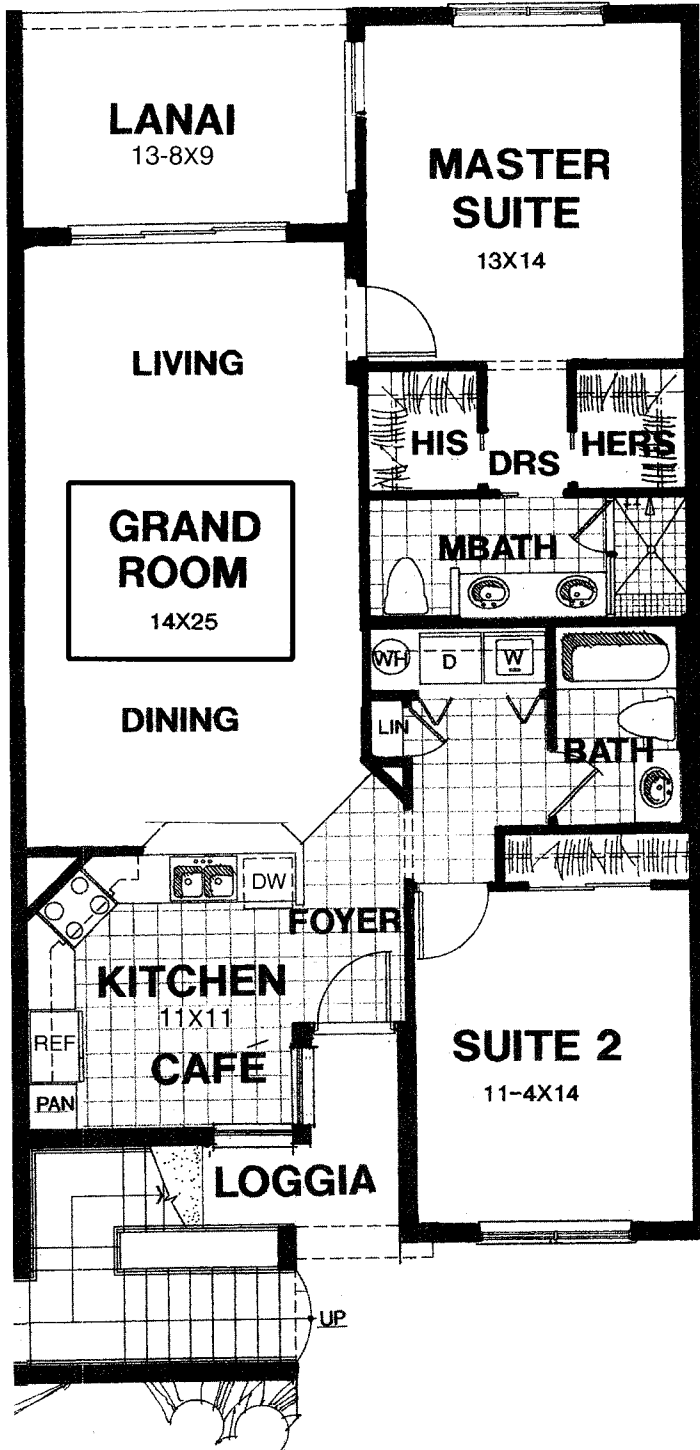

*Garden Home
First Floor
Unit A*

<i>Living Area</i>	1,248 Sq. Ft.
<i>Lanai</i>	120 Sq. Ft.
<i>Loggia</i>	42 Sq. Ft.
<i>Detached Garage</i>	231 Sq. Ft.
Grand Total	1,641 Sq. Ft.