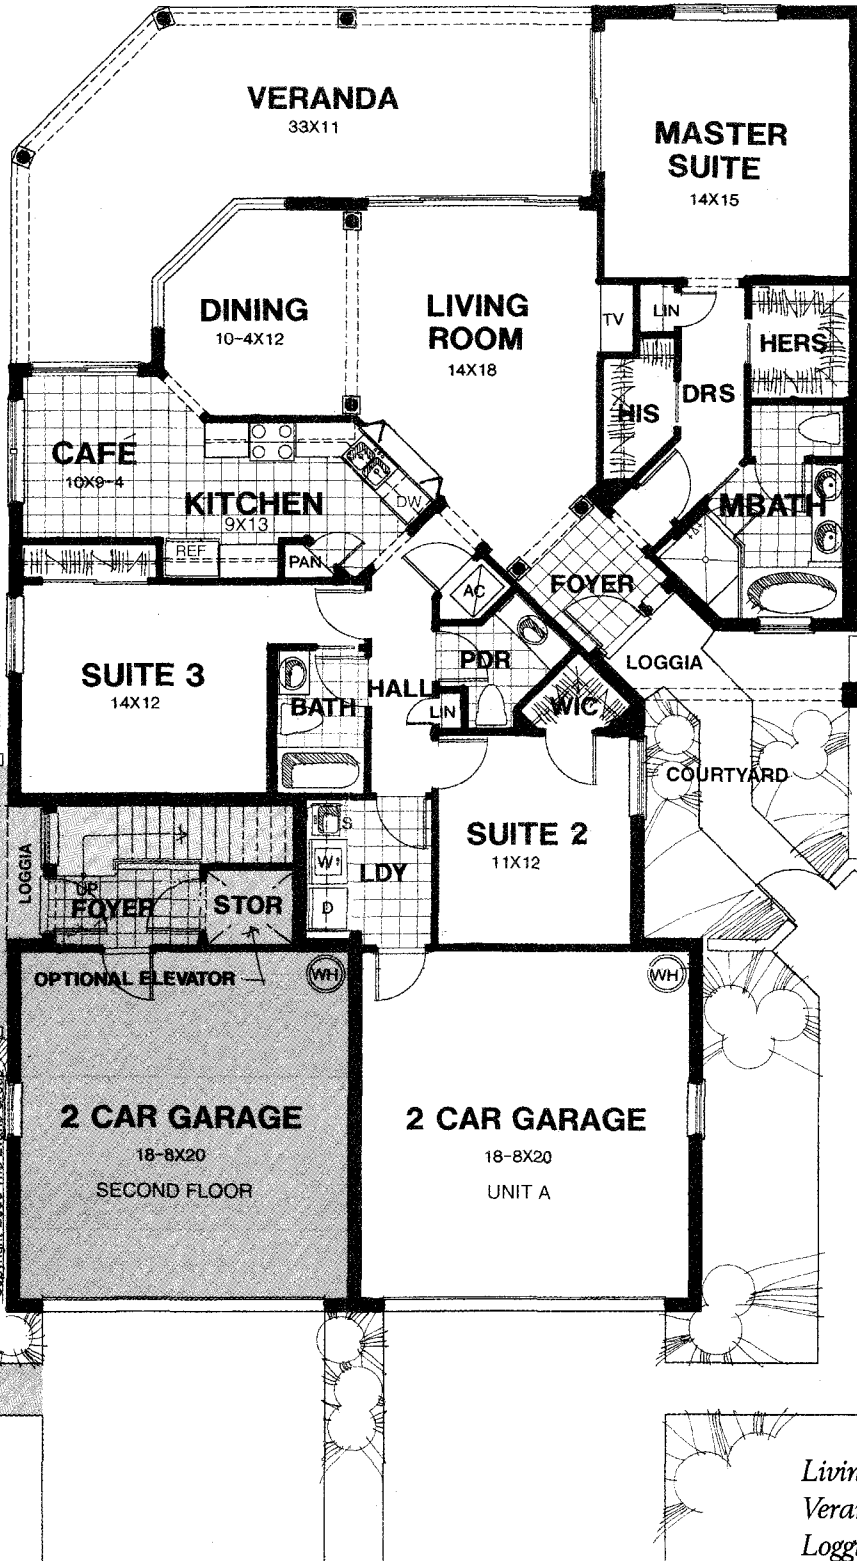

Coach Home First Floor Unit A

Living Area	1,767 Sq. Ft.
Veranda	416 Sq. Ft.
Loggia	15 Sq. Ft.
Courtyard	213 Sq. Ft.
Garage	414 Sq. Ft.
Grand Total	2,825 Sq. Ft.