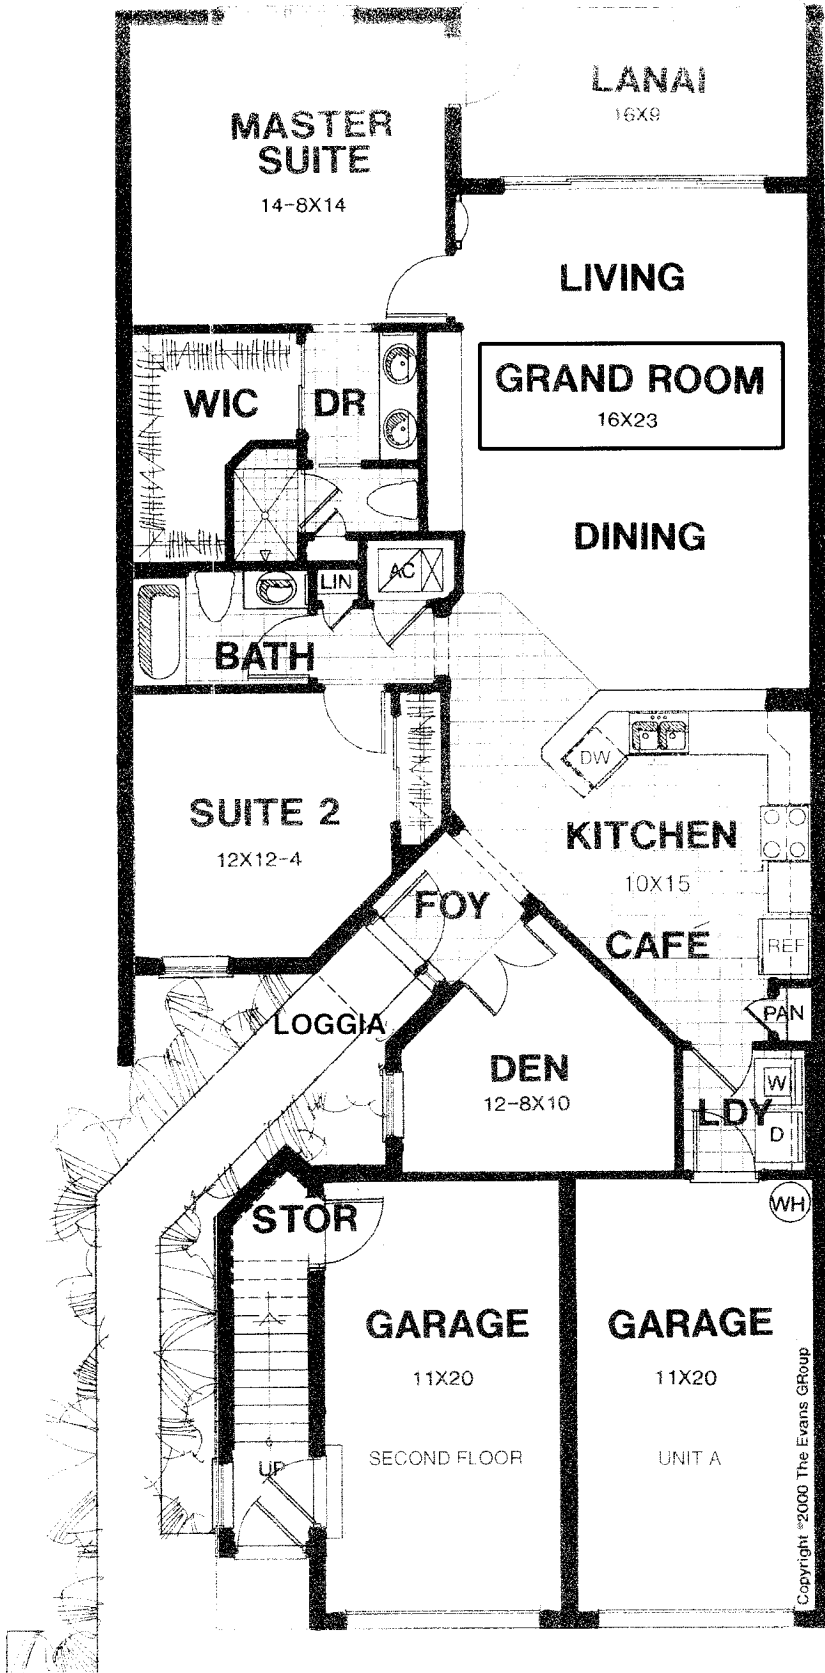

*Carriage Home
First Floor
Unit A*

<i>Living Area</i>	<i>1,482 Sq. Ft.</i>
<i>Lanai</i>	<i>128 Sq. Ft.</i>
<i>Loggia</i>	<i>15 Sq. Ft.</i>
<i>Garage</i>	<i>241 Sq. Ft.</i>
<hr/>	
<i>Grand Total</i>	<i>1,866 Sq. Ft.</i>

All dimensions are approximate. The developer reserves the right to change and alter all materials, specifications, features, dimensions and designs without notice.