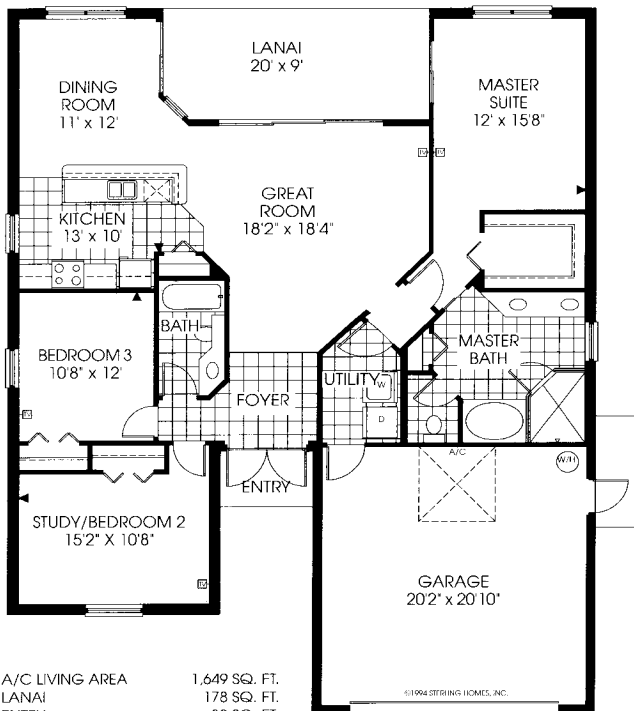

THE FALCON

3 BEDROOM, 2 BATH, DETACHED VILLA HOME

A/C LIVING AREA	1,649 SQ. FT.
LANAI	178 SQ. FT.
ENTRY	32 SQ. FT.
GARAGE	456 SQ. FT.
TOTAL	2,315 SQ. FT.

©1994 STERLING HOMES, INC.