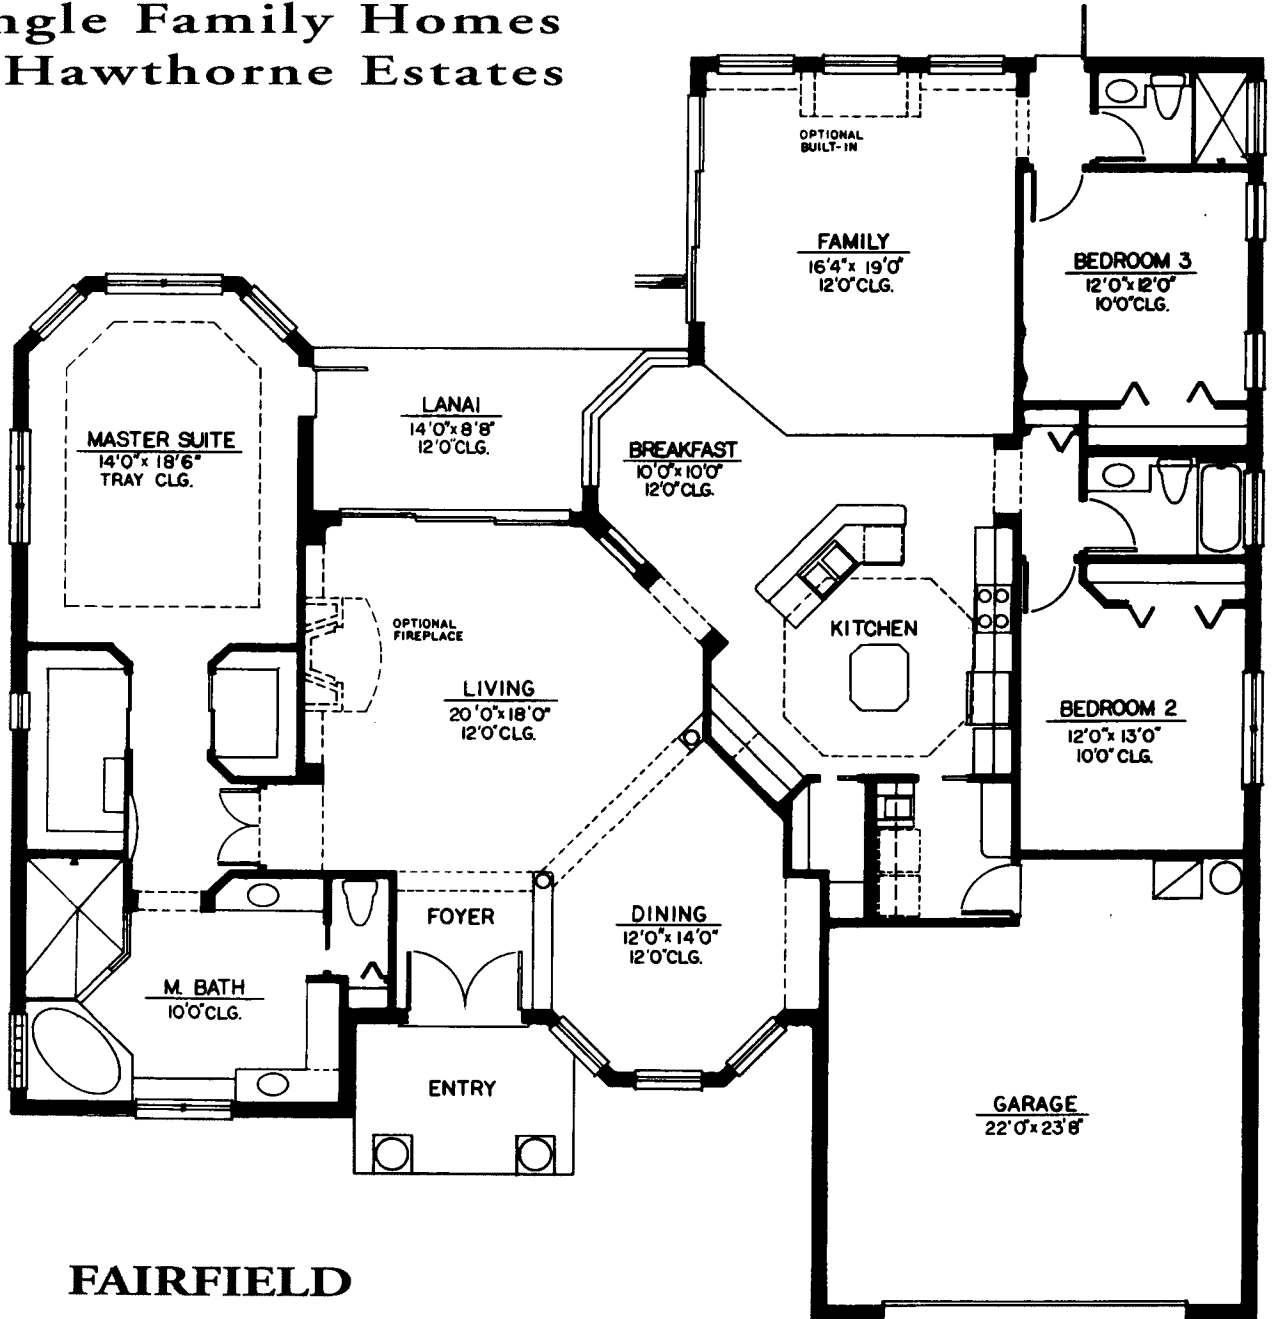

Single Family Homes at Hawthorne Estates

FAIRFIELD

A/C Living Area	2,655 Sq. Ft.
Lanai	129 Sq. Ft.
Garage	528 Sq. Ft.
Entry	91 Sq. Ft.
TOTAL	3,399 Sq. Ft.