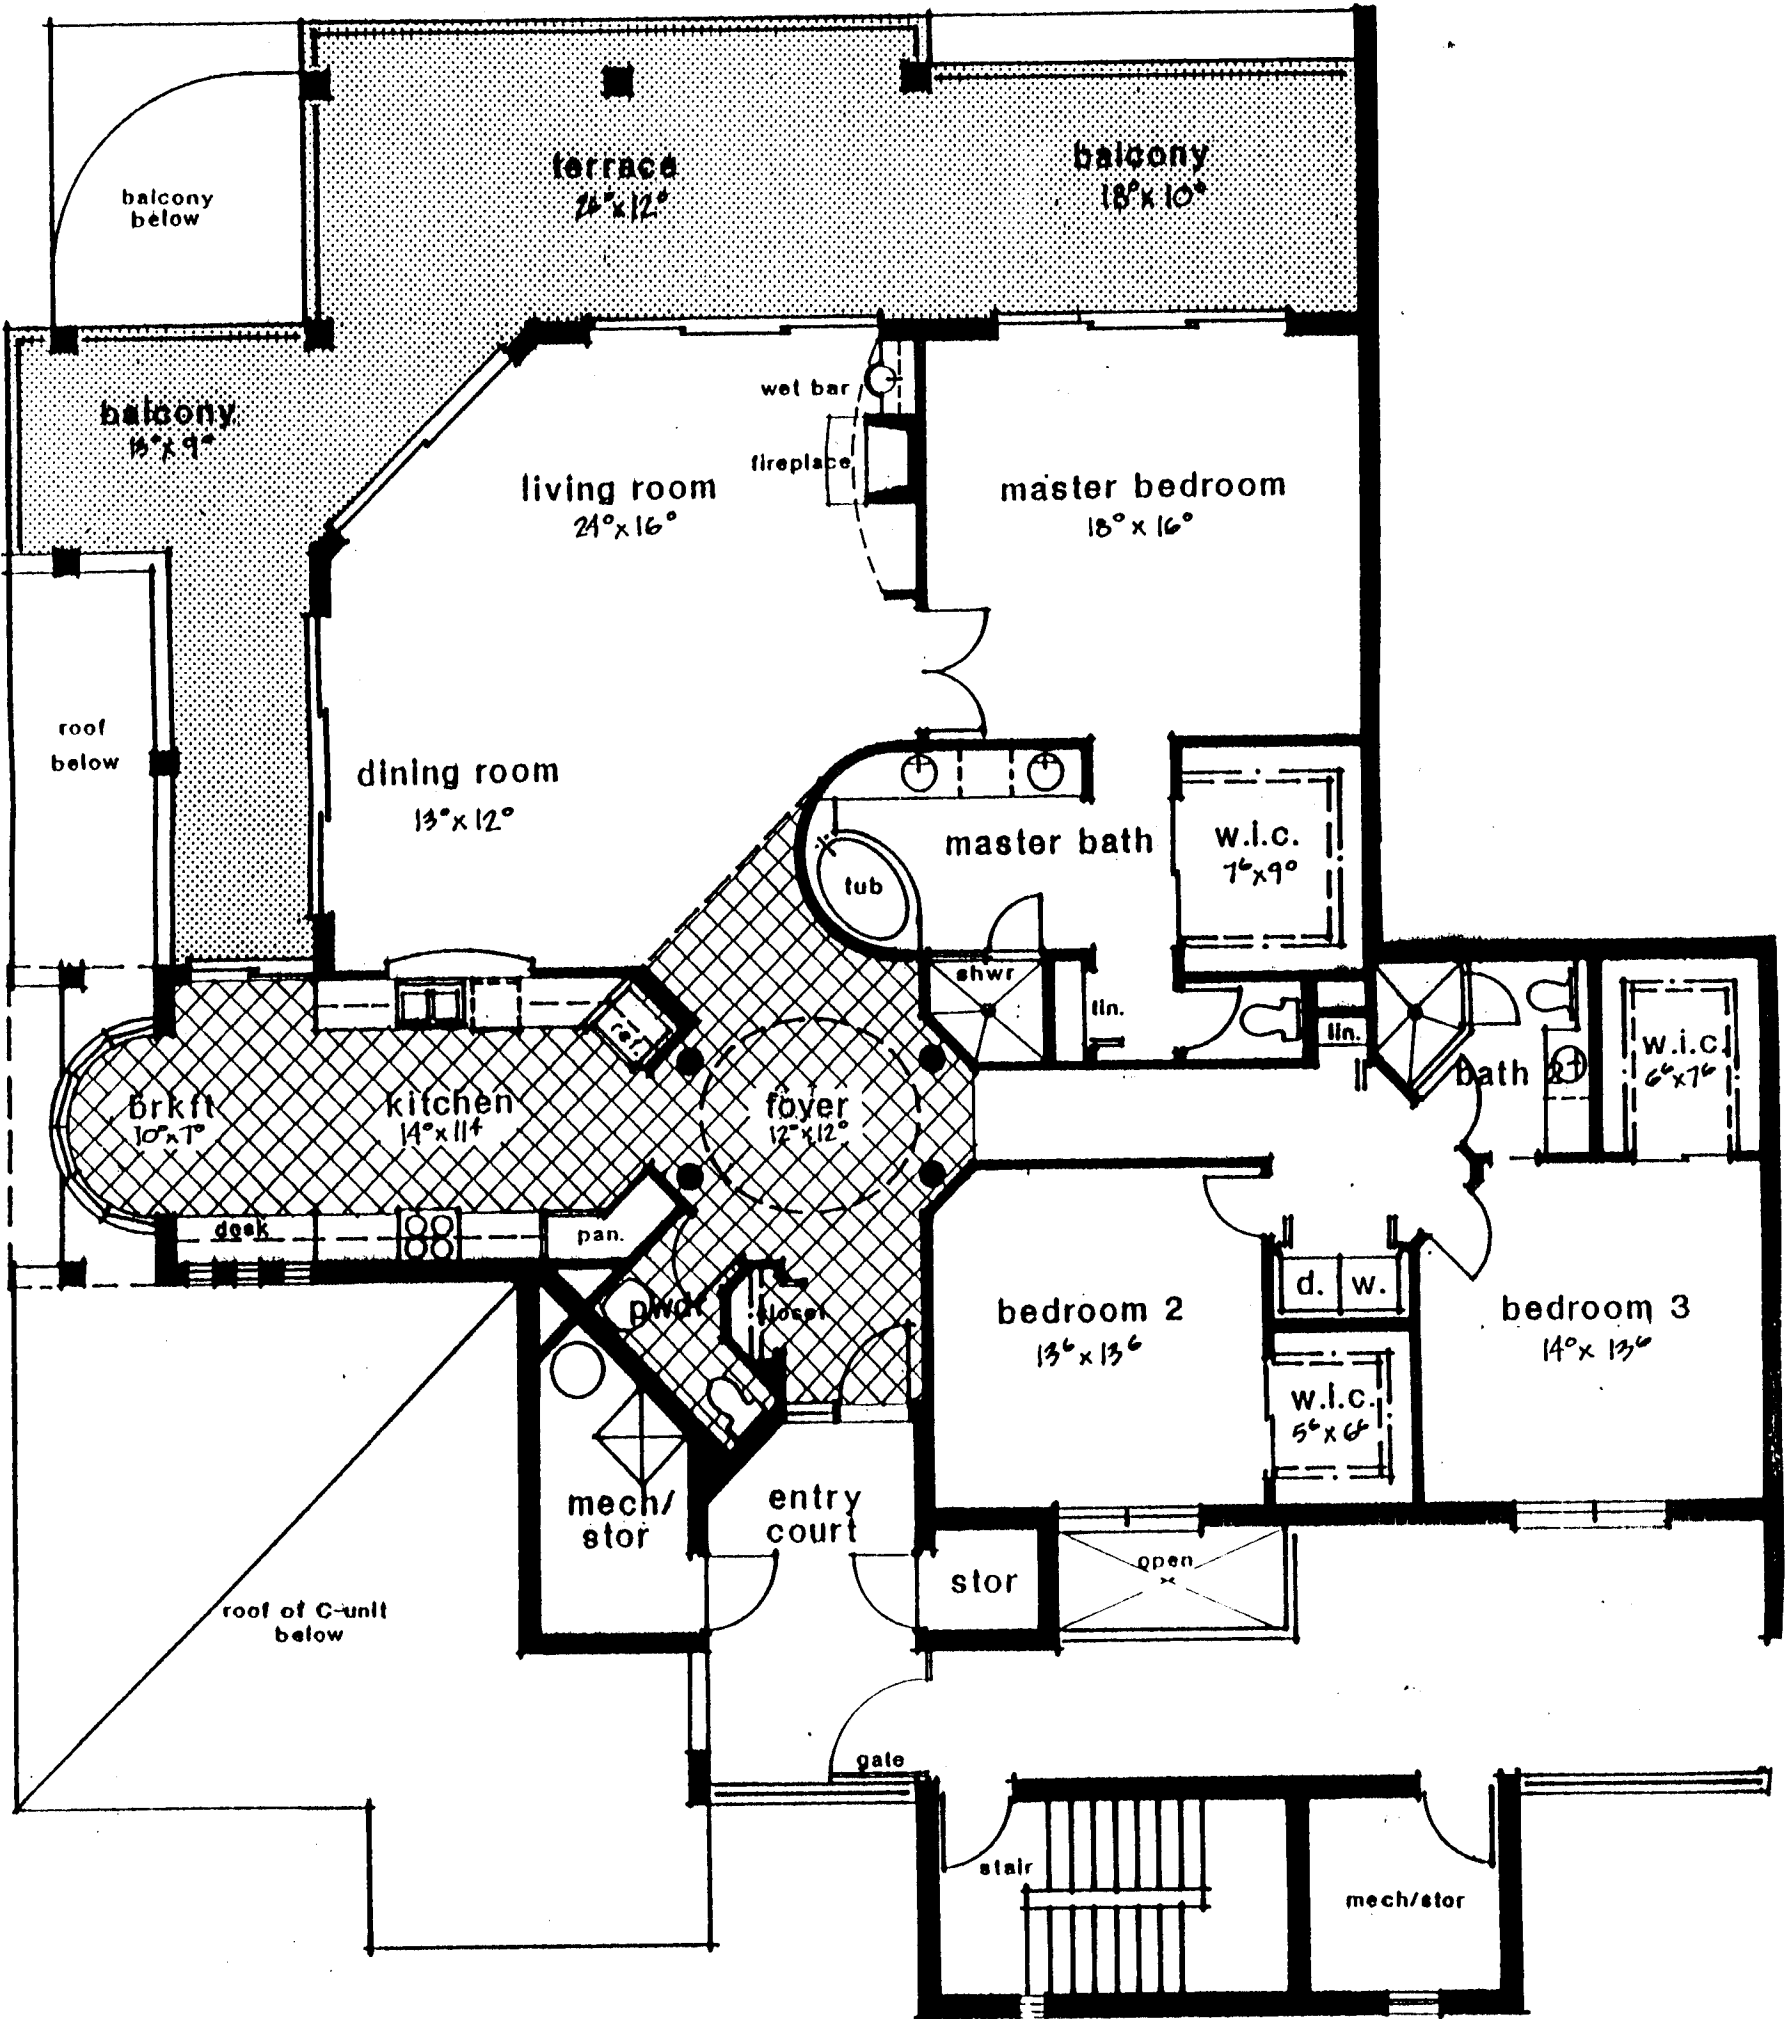

E UNIT

3 BEDROOM/2.5 BATH

BAREFOOT BEACH CLUB

AT BAREFOOT BEACH

NAPLES, FLORIDA

BAREFOOT BEACH ASSOCIATES, LTD.

LIVING SPACE	2358	
BALCONY	736	
ENTRY COURT	126	
EXTERIOR STORAGE	112	
TOTAL	3332	SQUARE FEET

**BLDG. TYPE 1
PENTHOUSE LEVEL PLAN (LEVEL 7)**

**PRELIMINARY
PLANS**