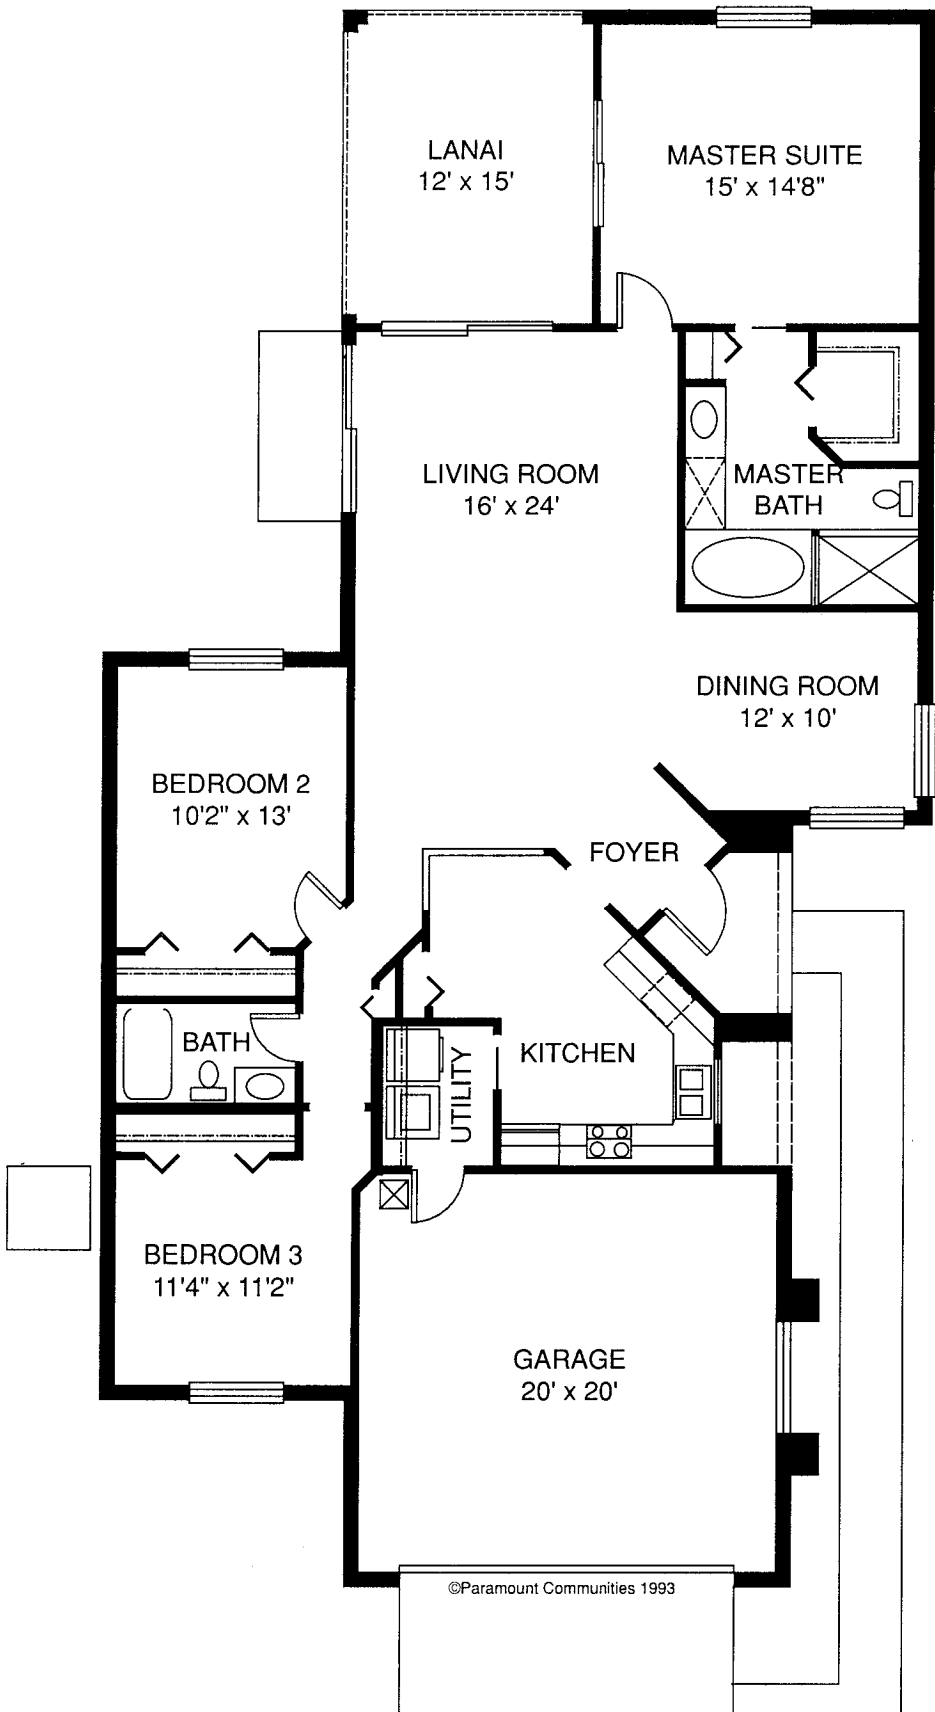

\$134,900

©Paramount Communities 1993

Expanded Villa 1

LIVING AREA 1,600 SQ.FT.
TOTAL AREA 2,240 SQ.FT.

AT LONGSHORE LAKES