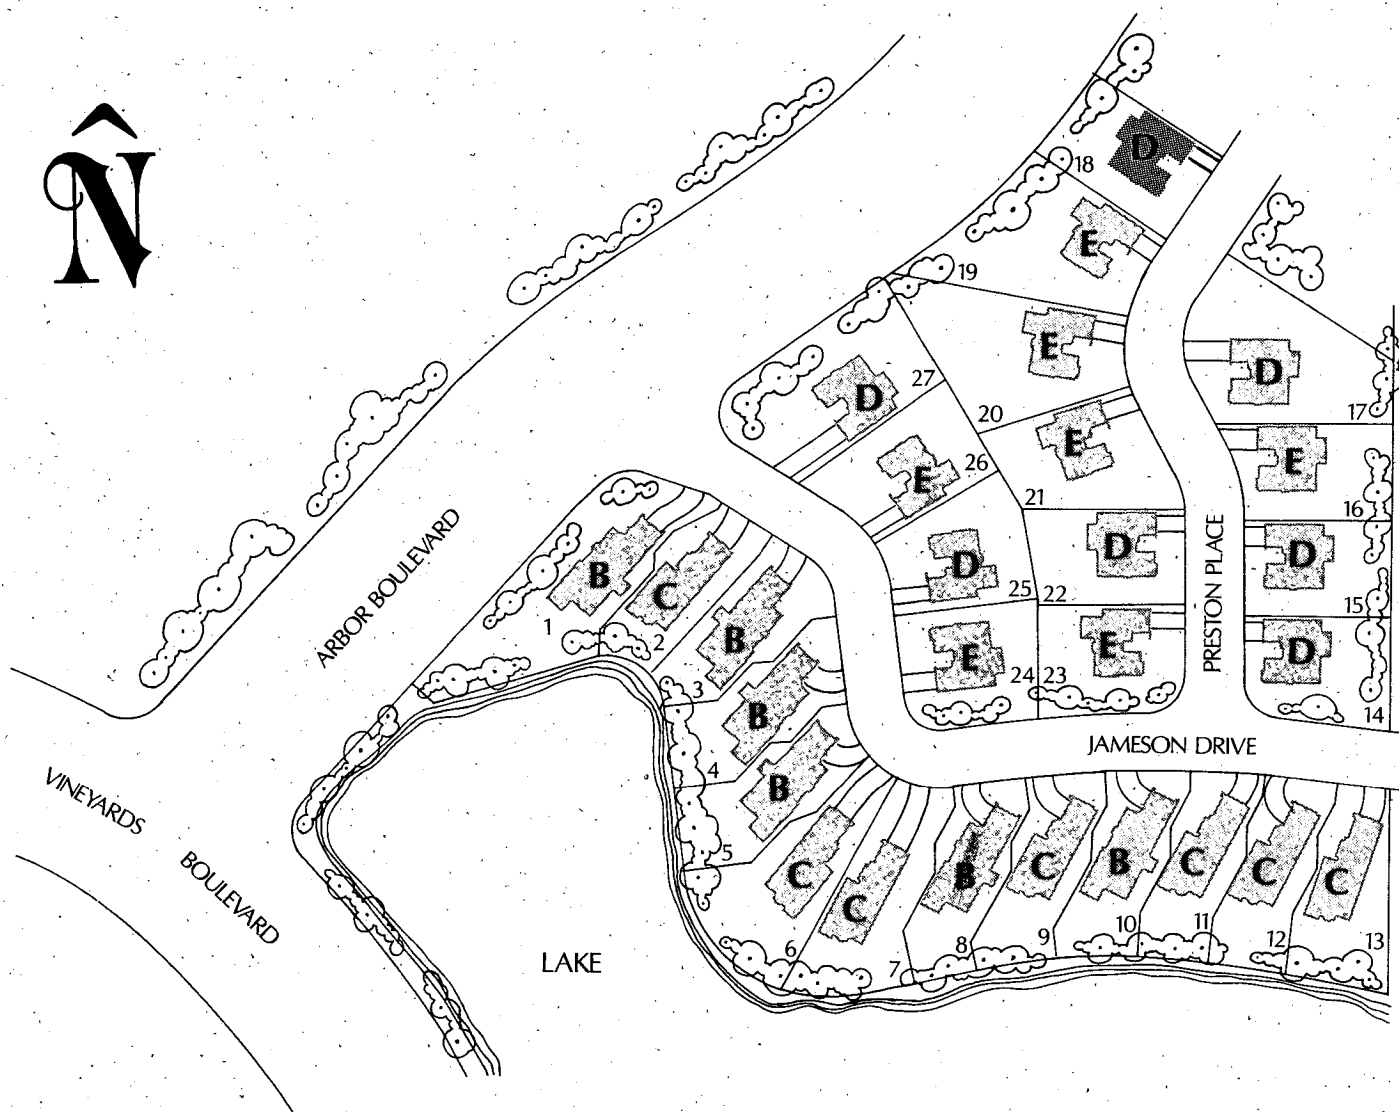

Conceptual

# SITE PLAN / PHASE ONE

*Greenwood*  
AT THE VINEYARDS  
NAPLES, FLORIDA

From I-75, take Exit 16, go east 1/8 mile to entrance on left  
(813) 353-2416

DEVELOPED BY:  
 GREENFLOWER HOMES, INC.  
81 ARBOR BLVD., NAPLES, FL 33999 813/353-2416