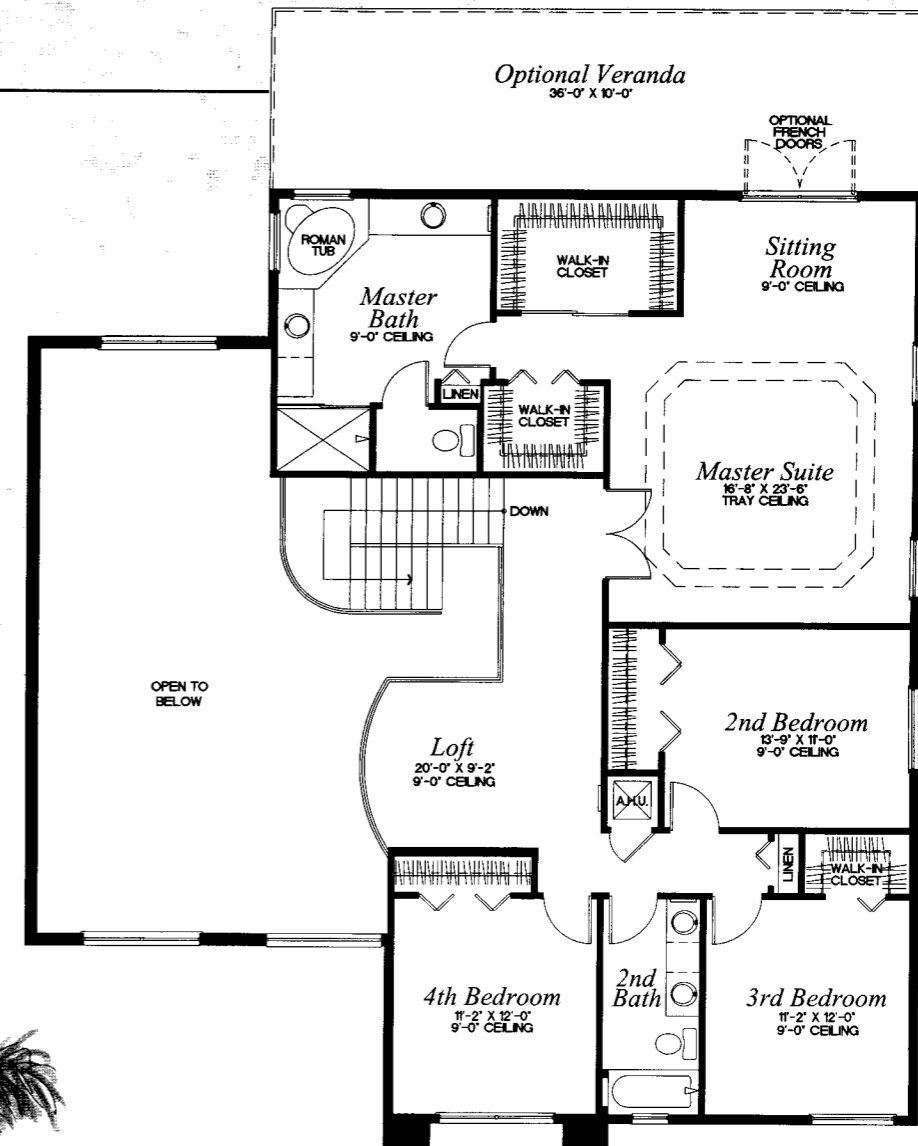

EMERALD/76

The Diamond Collection

- 4 Bedrooms with Den/5th Bedroom
- 3 Baths, Family Room
- Breakfast Bay, Loft
- Screened Covered Patio
- 3-Car Garage

3,338 a/c sq. ft.

4,227 total sq. ft.

FIRST FLOOR

SECOND FLOOR