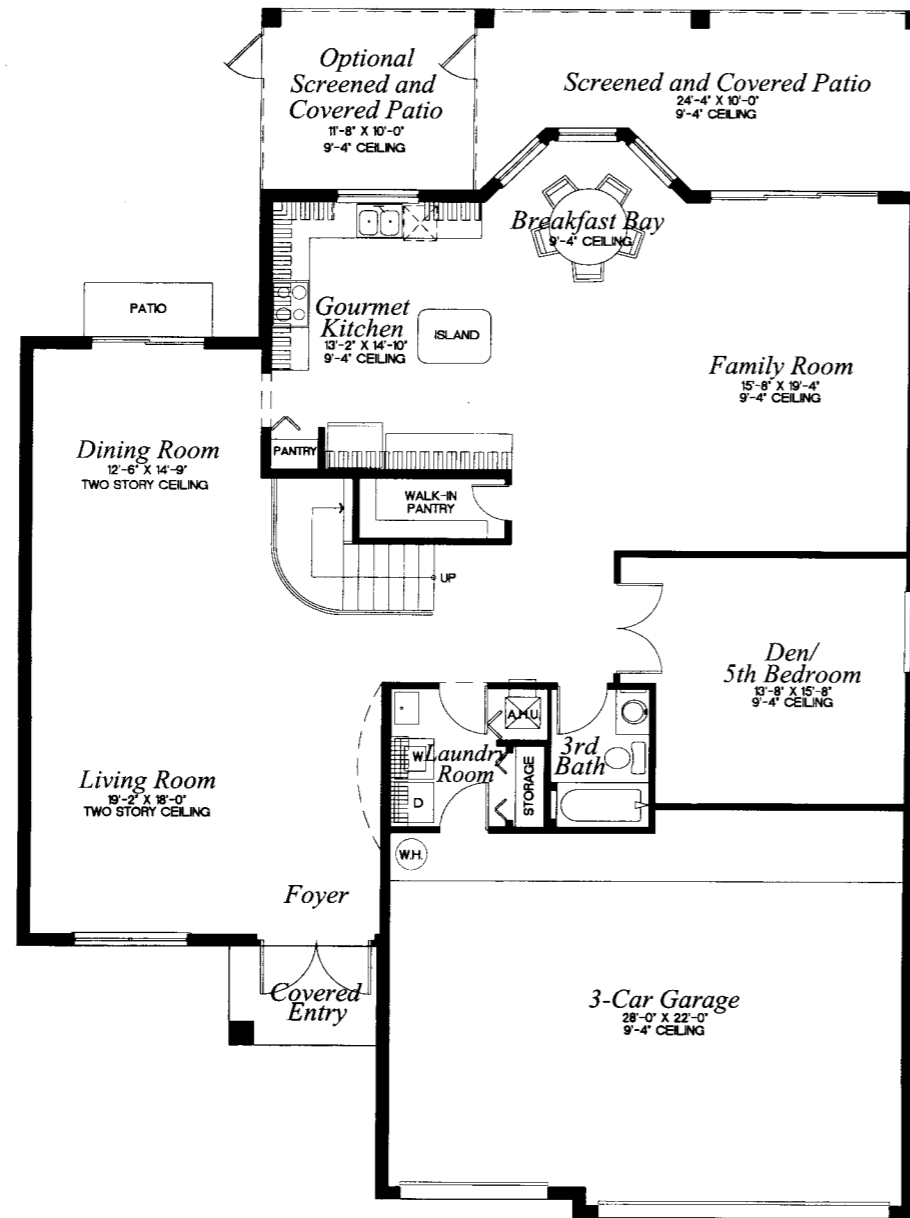

EMERALD/76

The Diamond Collection

- 4 Bedrooms with Den/5th Bedroom
- 3 Baths, Family Room
- Breakfast Bay, Loft
- Screened Covered Patio
- 3-Car Garage

3,338 a/c sq. ft.

4,227 total sq. ft.

FIRST FLOOR

SECOND FLOOR