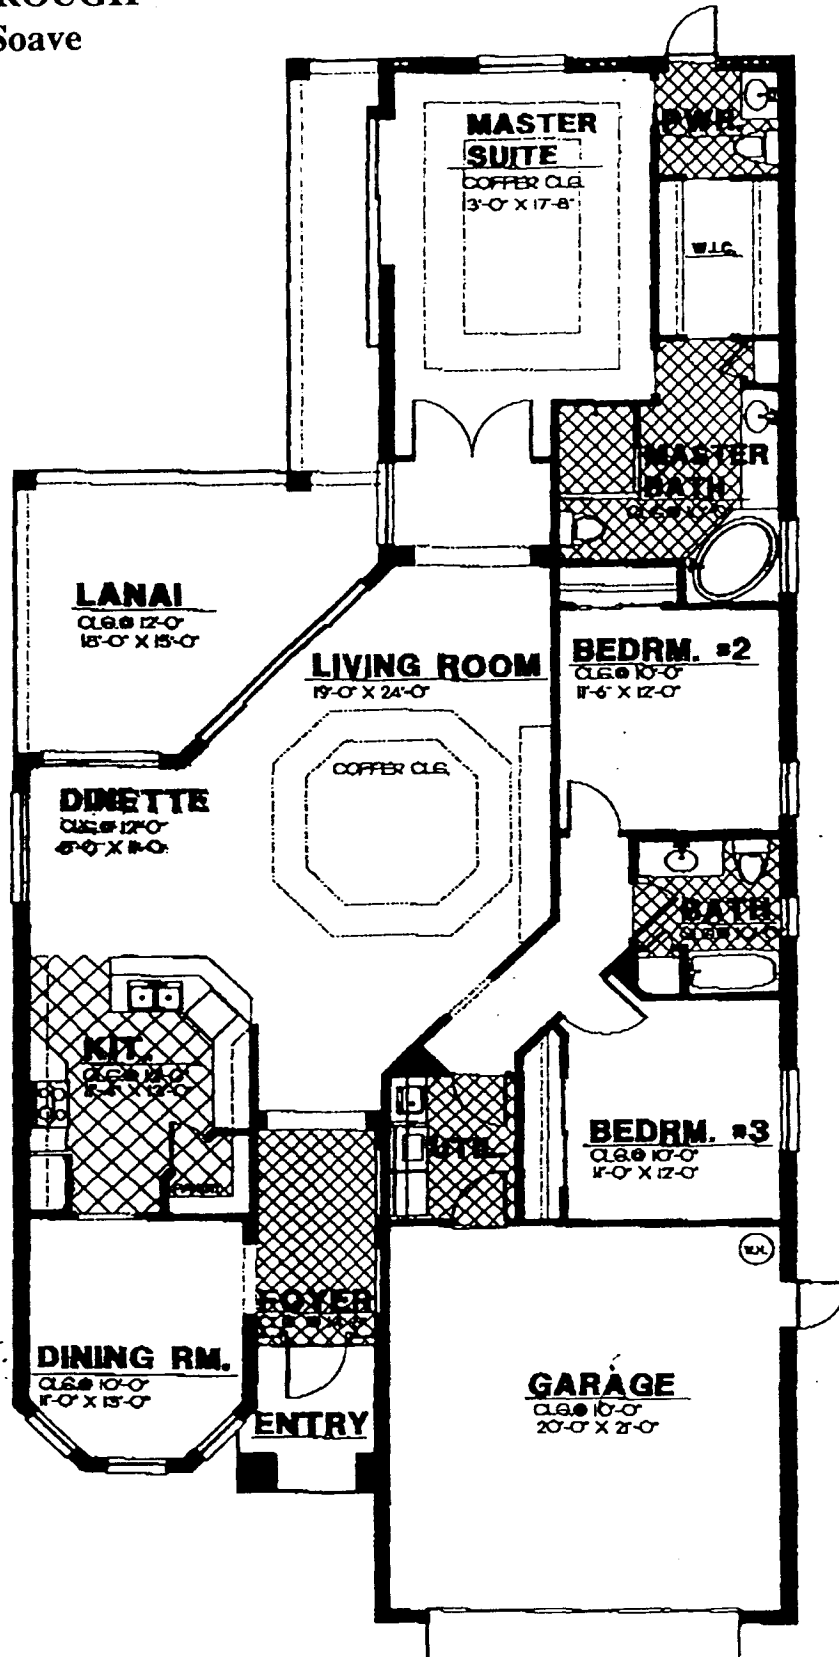

EDINBOROUGH
by John Soave

SQUARE FOOTAGE	
LIVING	2064
LANAI	224
ENTRY	54
GARAGE	420
TOTAL	2968

MODEL 'E'
FLOOR PLAN
SCALE 1/4" = 1'-0"