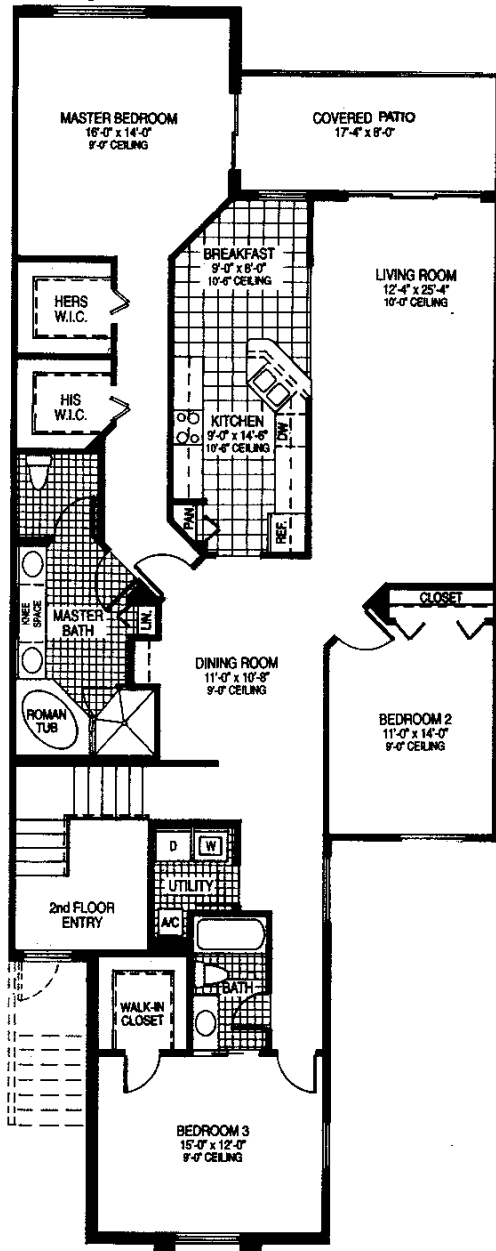

Dunrobin second floor center unit (right model shown)

3 - bedroom , 2 - bath

2,092 sq. feet AC

2,505 sq. feet under roof

8-unit coach home