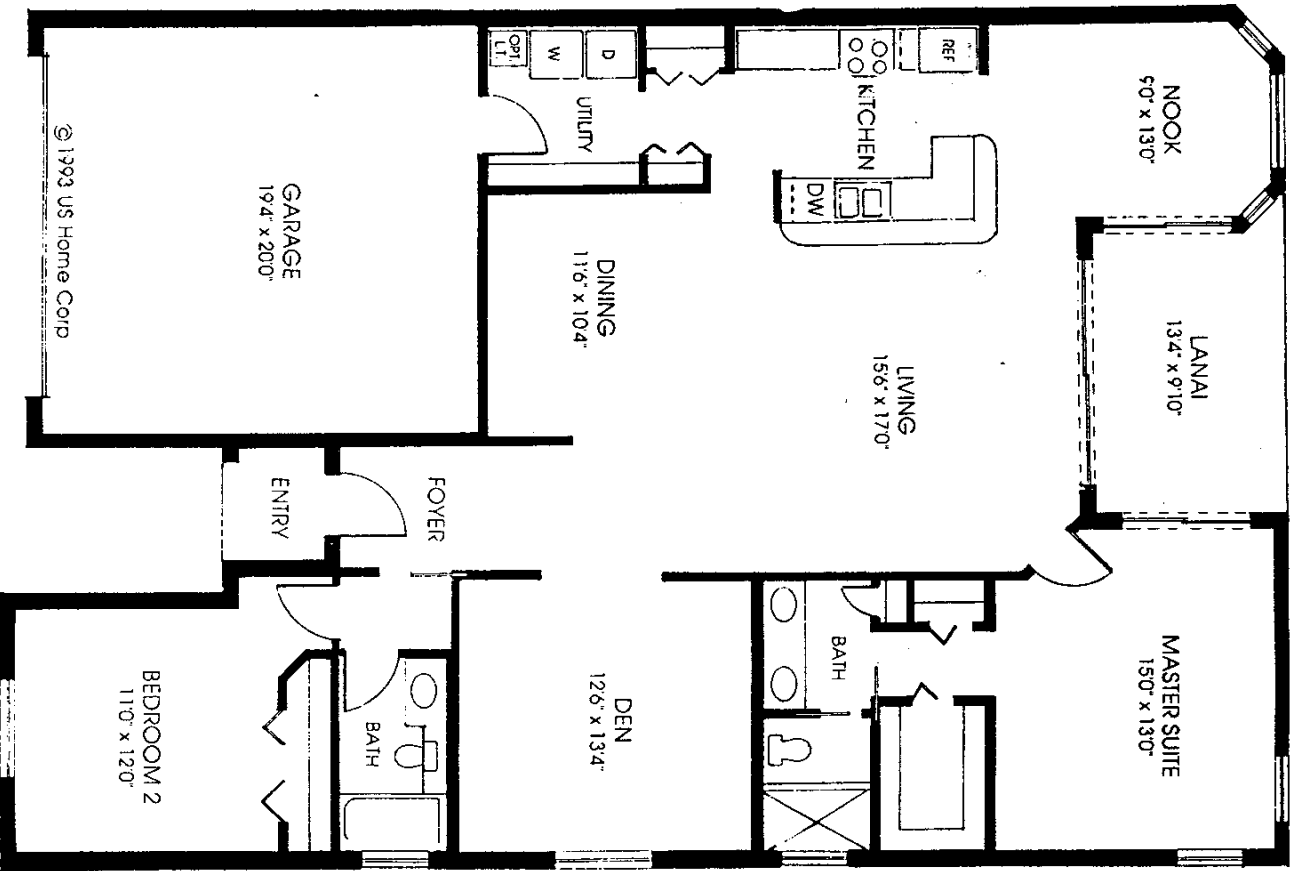

*Dover*

Square Footage 1705  
Living Area 2275  
Total

@ 1393 US Home Corp