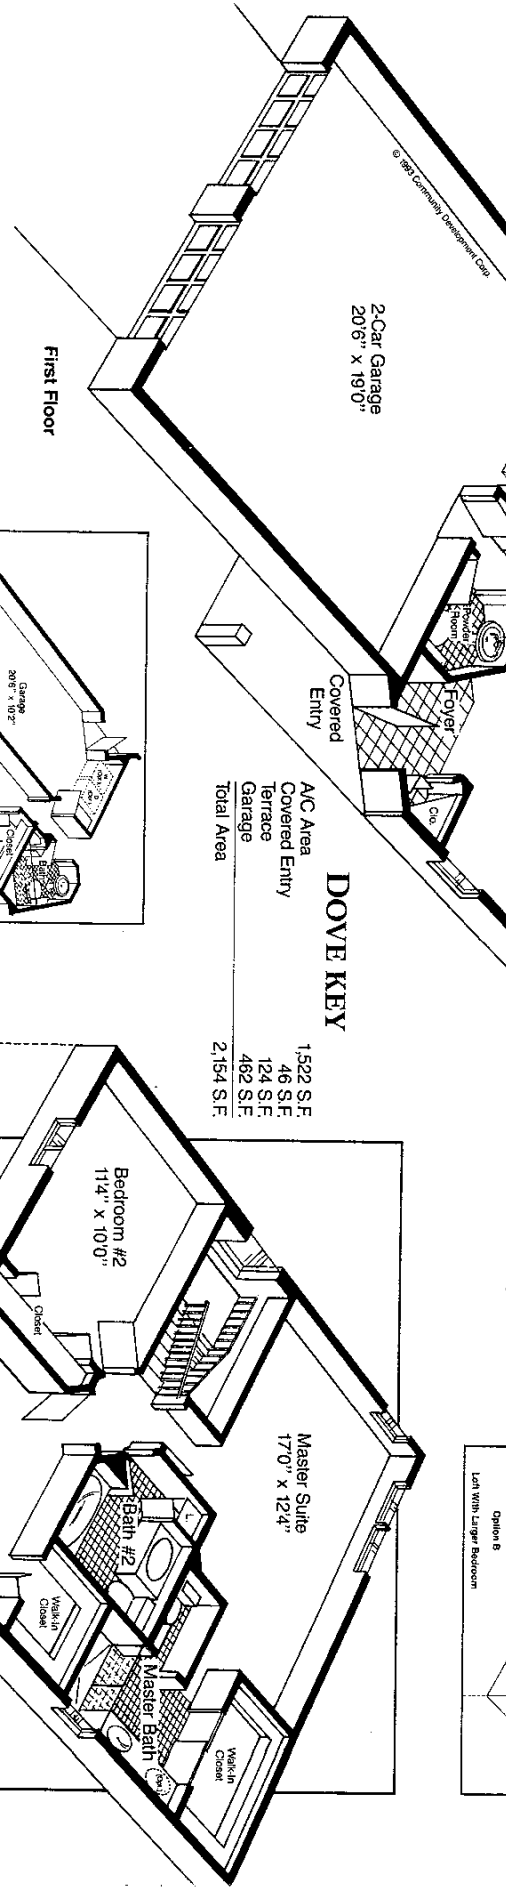

# DOVE KEY

3 Bedrooms, 2½ Baths,  
Family Room

Artist's Conception

*Wildcat Cove at Sterling Oaks*

**DOVE KEY**

A/C Area	1,522 S.F.
Covered Entry	46 S.F.
Terrace	124 S.F.
Garage	462 S.F.
<b>Total Area</b>	<b>2,154 S.F.</b>

Dimensions and specifications are approximate and are subject to change without notice.