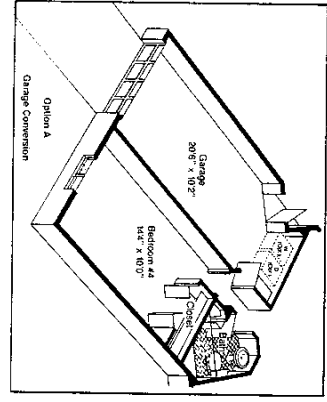

# DOVE KEY

3 Bedrooms, 2½ Baths,  
Family Room

Artist's Conception

*Wildcat Cove at Sterling Oaks*

**DOVE KEY**

A/C Area	1,522 S.F.
Covered Entry	46 S.F.
Terrace	124 S.F.
Garage	462 S.F.
<b>Total Area</b>	<b>2,154 S.F.</b>

Dimensions and specifications are approximate and are subject to change without notice.