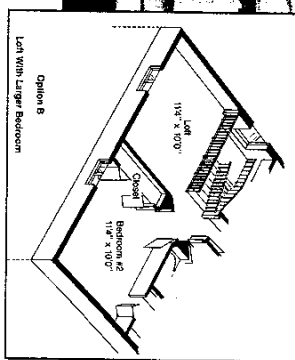

# DOVE KEY

3 Bedrooms, 2½ Baths,  
Family Room

Artist's Conception

*Wildcat Cove at Sterling Oaks*

**DOVE KEY**

A/C Area	1,522 S.F.
Covered Entry	46 S.F.
Terrace	124 S.F.
Garage	462 S.F.
<b>Total Area</b>	<b>2,154 S.F.</b>

Dimensions and specifications are approximate and are subject to change without notice.