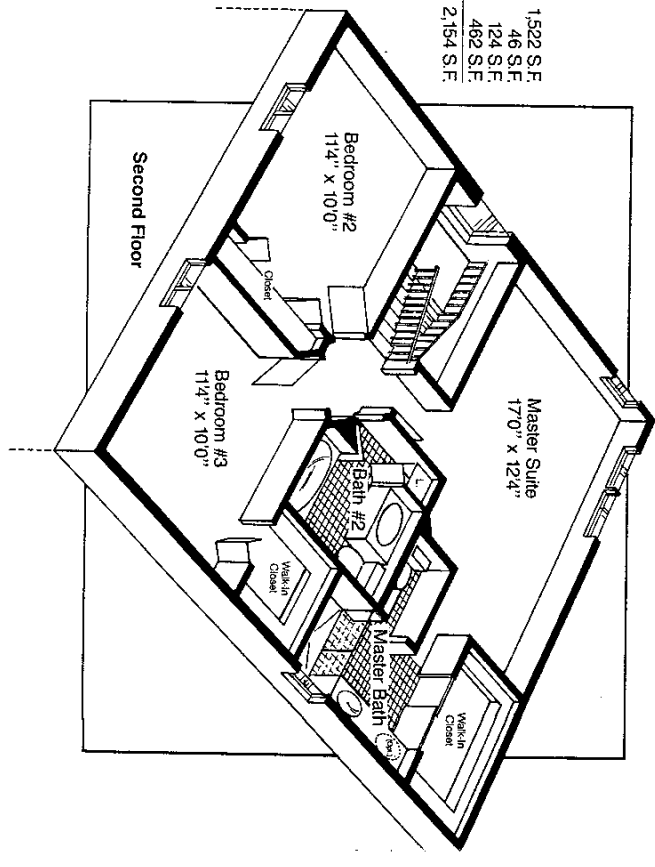

# DOVE KEY

3 Bedrooms, 2½ Baths,  
Family Room

Artist's Conception

*Wildcat Cove at Sterling Oaks*

**DOVE KEY**

A/C Area	1,522 S.F.
Covered Entry	46 S.F.
Terrace	124 S.F.
Garage	462 S.F.
<b>Total Area</b>	<b>2,154 S.F.</b>

Dimensions and specifications are approximate and are subject to change without notice.