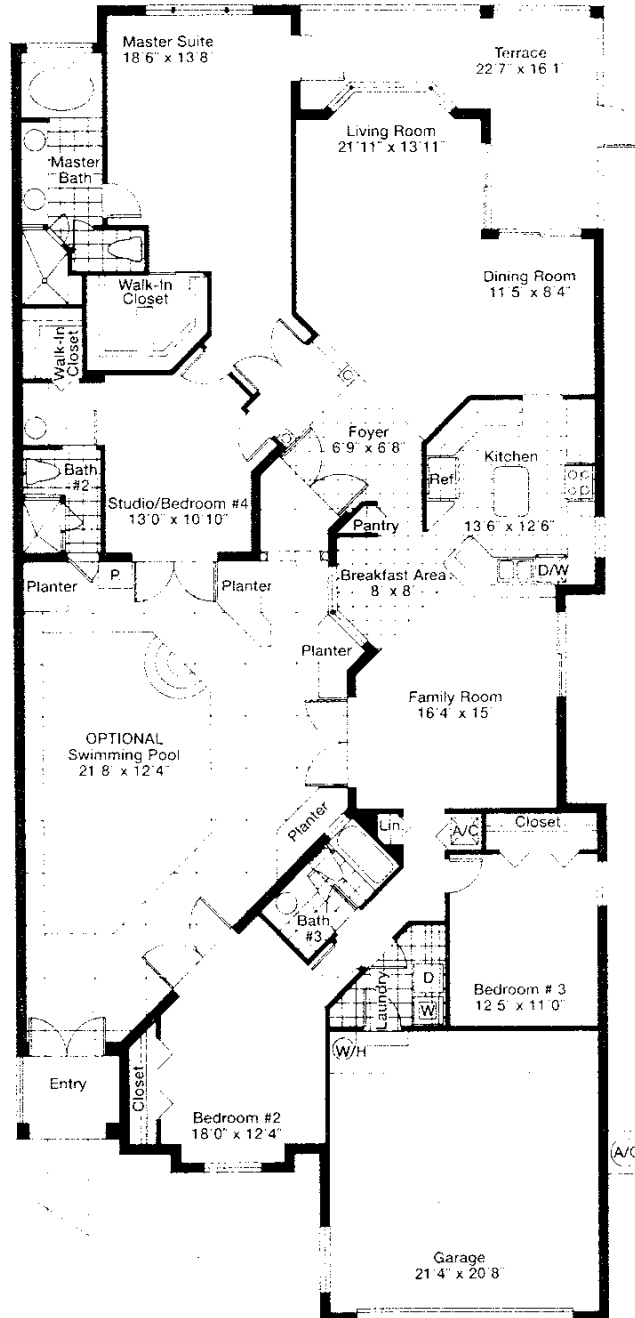

Dominica

3 Bedrooms plus Den, 3 Baths and Family Room
3,052 Square Feet

Air Conditioned Space	2388 Sq. Ft.
Garage	442 Sq. Ft.
Terrace	222 Sq. Ft.
Total	3052 Sq. Ft.

All dimensions and specifications are approximate and are subject to change without notice