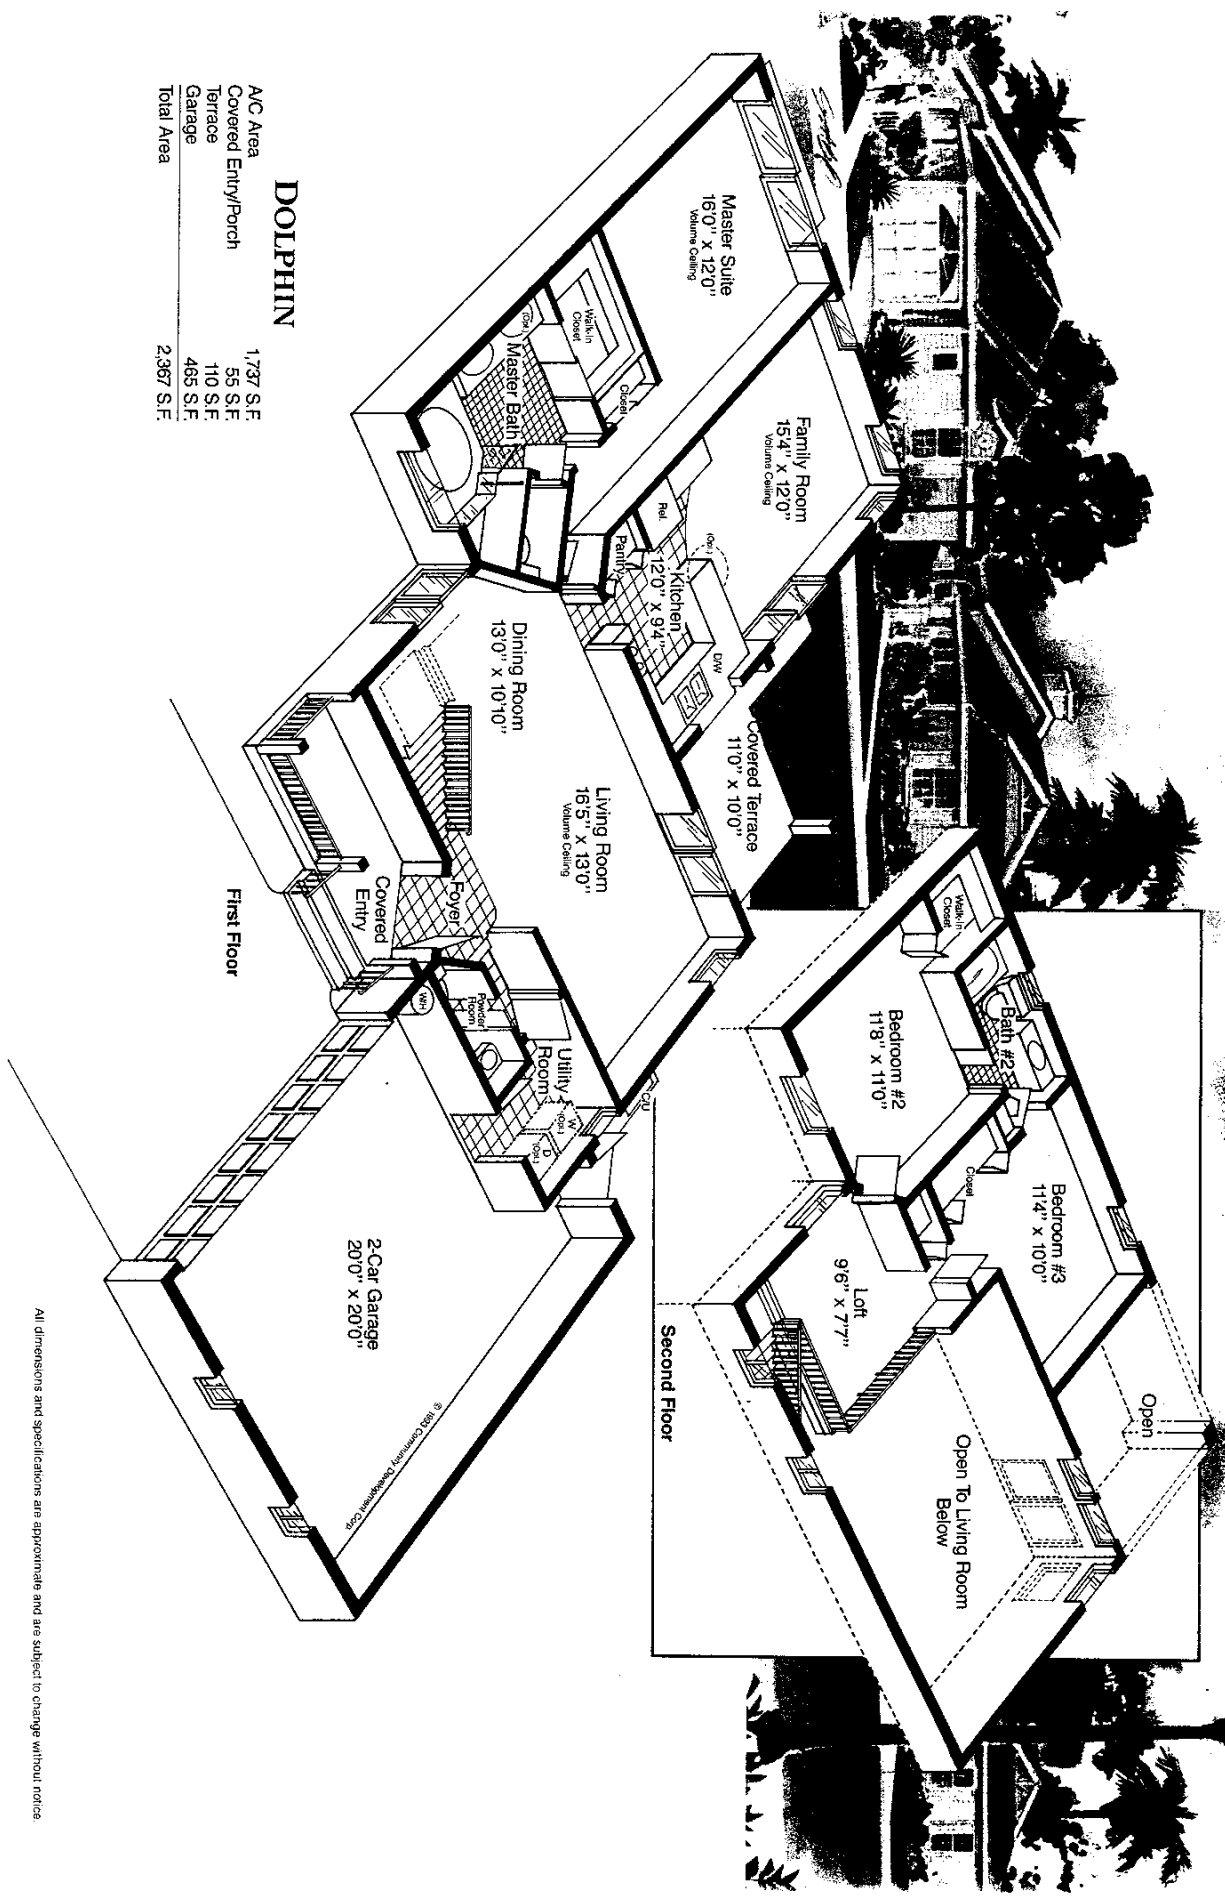

DOLPHIN

3 Bedrooms, 2½ Baths,
Family Room, Loft

Artist's Conception

Manatee Bay at Sterling Oaks

A/C Area	1,737 S.F.
Covered Entry/Porch	55 S.F.
Terrace	110 S.F.
Garage	465 S.F.
Total Area	2,367 S.F.

All dimensions and specifications are approximate and are subject to change without notice.